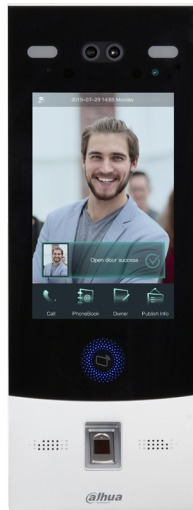

DHI-VT07541G

Digital Face Recognition Outdoor Station

- Anodized aluminium alloy middle frame
- 8 inch capacitive touch screen and high definition IPS screen; resolution: 800 (H)×1280 (V)
- Face, fingerprint, password, and card unlock
- Face verification accuracy>99%; face comparison time ≤0.2s per person; false recognition rate<0.1%
- Face profiles can be recognized, the profile angle range is 0°–90°
- Support liveness detection
- Full duplex communication
- Outdoor stations can be managed through the platform; voice communication between mobile app and platform
- 2 MP low illuminance wide dynamic dual camera; white light fill light and IR fill light, fill light brightness can be adjusted
- Support duress alarm, tamper alarm, and fire alarm
- IK07; IP66 (Apply silica gel to gaps between the device and the wall. Liquid sodium silicate is recommended. For details, see the quick start guide.)
- Surface mount and flush mount

Technical Specification

System

Main Processor	Embedded processor
Internet Protocol	IPv4, FTP, DNS, RTSP, RTP, TCP, UDP, SIP
Keyboard Type	Touch keyboard

Basic

Appearance	G series
Display	High definition IPS screen
Screen Type	Capacitive screen
Resolution	800 (H)×1280 (V)
Camera	1/2.8" 2MP CMOS
Angle of View	H:88°, V:47°, D:105°
WDR	120dB
Light Compensation	Auto white light fill light Auto IR light fill light
Status Indicator	1, blue-operation status
Voice prompt	Yes