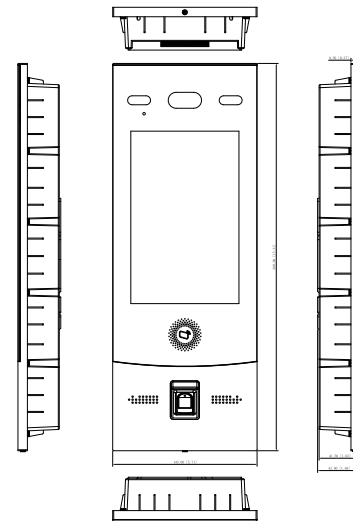

Technical Specification

System

Main Processor	Embedded processor
Internet Protocol	IPv4, FTP, DNS, RTSP, RTP, TCP, UDP, SIP
Keyboard Type	Touch keyboard

Basic

Appearance	G series
Display	High definition IPS screen
Screen Type	Capacitive screen
Resolution	800 (H)×1280 (V)
Camera	1/2.8" 2MP CMOS
Angle of View	H:88°, V:47°, D:105°
WDR	120dB
Light Compensation	Auto white light fill light Auto IR light fill light
Status Indicator	1, blue-operation status
Voice prompt	Yes

Performance

Face Recognition Range	Face-camera distance: 0.3 m–2.0 m Human height: 1.1 m–2.4 m
Face Recognition Configuration	Anti-fake switch Recognition threshold Facial profile angle

Face Verification Accuracy	>99%
Face Comparison Time	≤0.2s
Capacity	
Face Capacity	20,000
Card Capacity	10,000
Fingerprint Capacity	10,000
Port	
RS-485	1
Wiegand	1 (input or output)
Ethernet	1 10M/100M/1000M Ethernet port
Alarm Input	2 (Switch quantity)
Alarm Output	2 (Dry contact)
Alarm Linkage	Yes
Power Output	1 DC 12V/100ma
Exit Button	1
Door Status Detection	1
Lock Control	1, normally on or off by default
Alarm	
Tamper Alarm	Yes
Duress Alarm	Yes
Door Sensor Timeout	Yes
Regular	
Ingress Protection	IP66 (Apply silica gel to gaps between the device and the wall. Liquid sodium silicate is recommended. For details, see the quick start guide.)
Power Supply	Optional
Power Supply Mode	DC 12V/2A
Power Consumption	≤24.0W
Product Dimensions	389mm×145mm×43mm (15.31"×5.71"×1.69")
Packaging Dimensions	413mm×182mm×104mm (16.26"×7.17"×4.09")
Operating Temperature	-20°C to +60°C (-4°F to +140°F)
Operating Humidity	10%RH–90%RH
Operating Altitude	86kPa–106kPa
Gross Weight	1.91kg (4.21 lb)
Accessory	Mount plate
Installation Method	Surface mount and flush mount
Operating Environment	Outdoor

Dimensions (mm[inch])

Application