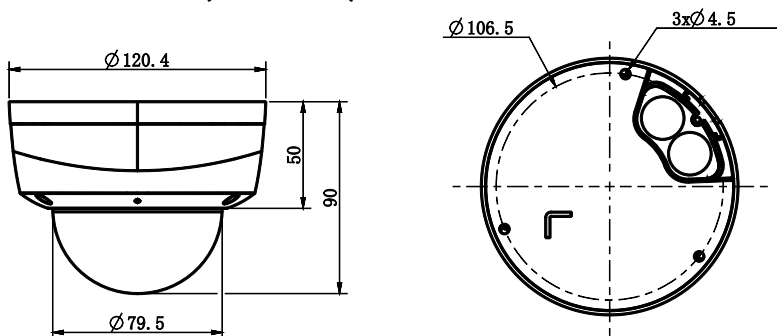

# Tiandy

Interface	
Communication Interface	1 RJ45 10M/ 100M self adaptive Ethernet port
Audio I/O	1/1,Mic in
Alarm I/O	1/1
Speaker	N/A
Reset Button	Yes
On-board storage	Built-in MicroSD card slot,up to 512 GB
General	
Web Client Language	17 languages English,Russian,Spanish,Korean,Italian,Turkish,Simple Chinese,Traditional Chinese,Thai,French,Polish,Dutch,Hebraism,Arabic,Vietnamese,German,Ukrainian
Operating Conditions	-40°C~65°C ,0~95% RH
Power Supply	DC 12V±25%,PoE(802.3af)
Power Consumption	MAX:6W(12V) MAX:8W(PoE)
Protection	IP66,IK10
Heater	N/A
Dimensions	Φ120x90mm(Φ4.72x3.54inch)
GrossWeight	0.65Kg(1.43lb)
NetWeight	0.48Kg(1.06lb)

## DIMENSIONS (Unit: mm)