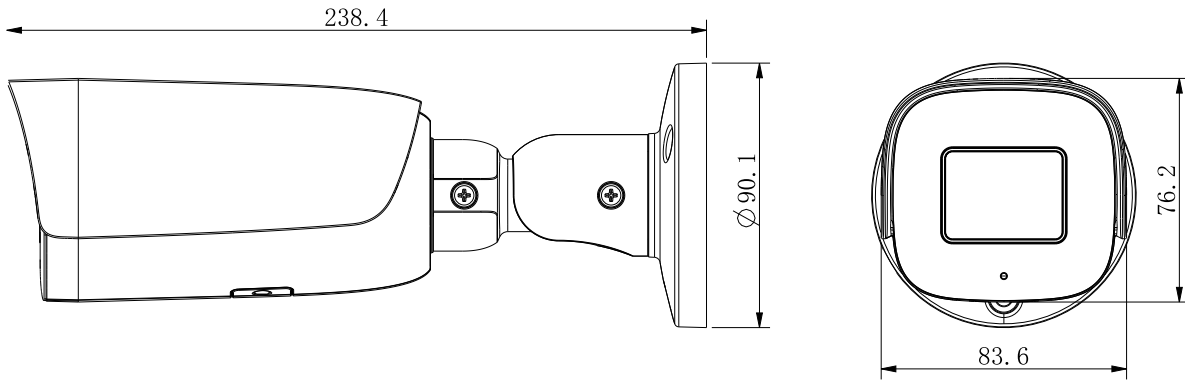

Tiandy Technologies Co.,Ltd.

Email: sales@tiandy.com

Tel: +86-22-58596178

Website: en.tiandy.com

Fax: +86-22-58596048

SPECIFICATIONS

Camera	
Image Sensor	1/2.8" CMOS
Signal System	PAL/NTSC
Min. Illumination	Color: 0.002Lux@ (F1.6, AGC ON), B/W: 0Lux with IR
Shutter Time	1s to 1/100,000s
Day & Night	Dual IR Cut Filter with Auto Switch
Wide Dynamic Range	120dB
Angle Adjustment	Bracket, pan 0~360°, tilt 0~75°, rotate 0~360°
Lens	
Lens Type	Motorized
Focus	2.7-13.5mm
Lens Mount	Φ14
Aperture	F1.6
FOV	Horizontal field of view: 105.6°~29°
Illuminator	
IR LEDs	4
IR Range	Up to 80m
Wavelength	850nm
White LEDs/Warmlights	N/A
Compression Standard	
Video Compression	S+265/H.265/H.264
Video Bit Rate	32Kbps~6Mbps
Audio Compression	G.711/G.711U/ADPCM
Audio Bit Rate	8K~48Kbps
Image	
Max. Resolution	2592×1944
Main Stream	PAL:25fps(2880x1620,2688x1520,2560x1440,2304x1296),50fps(1920x1080,1280x720) NTSC:30fps(2880x1620,2688x1520,2560x1440,2304x1296),60fps(1920x1080,1280x720)
Sub Stream	PAL: 25fps(704×576, 704×288, 640×360, 352×288) NTSC: 30fps(704×480, 704×240, 640×360, 352×240)
Third Stream	PAL:25fps(1280x720,704x576,640x360,352x288)NTSC:30fps(1280x720,704x576,640x360,352x288)
Image Setting	Saturation, brightness, contrast, sharpness, adjustable by client software or web browser
Image Enhancement	BLC/3D DNR/HLC
ROI	Support 8 fixed regions of coding
OSD	16×16, 32×32, 48×48, adaptable size, Letters Such as Week, Date, Time, Total 3 Regions
Picture Overlay	Yes
Privacy Mask	Yes, 4 regions
Smart Defog	Yes
Feature	
Alarm Trigger	Motion Detection, Mask Alarm, IP Address Conflict
Video Analytics	Tripwire, Perimeter, Human/Vehicle Classification
Early Warning(EW)	N/A

* Listed resolutions are only selectable options. It does not mean that all streams can work at their maximum resolution at the same time.

AVAILABLE MODEL

TC-C35US SPEC: I8/A/E/Y/M/S/H/2.7-13.5MM V4.0

DIMENSIONS