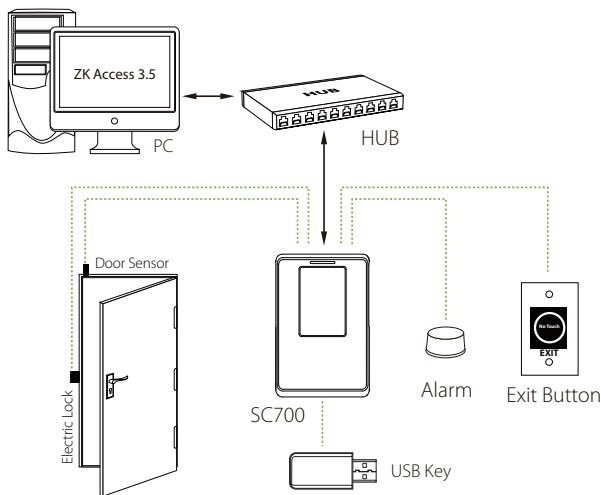

Specifications

Firmware	PULL SDK
Display	2.8-inch Touch Screen
ID Card Capacity	50,000(optional: 100,000)
Logs Capacity	1,000,000
Communication	TCP/IP, USB-host
Standard Functions	ID card, Automatic Status Switch, DST, T9 Input, Multiple Verify Modes, 9-digit User ID, Anti-passback, Self-Service Query
Access Control Interface	3rd Party Electric Lock, Door Sensor, Exit Button, Alarm
Wiegand Interface	Wiegand input&output
Optional Functions	IC card, Wi-Fi, ADMS
Power Supply	12V/3A
Operating Temperature	0°C - 45°C
Operating Humidity	20% - 80%
Dimensions (H×W×D)	160 * 104.7 * 36 (mm)

Configuration