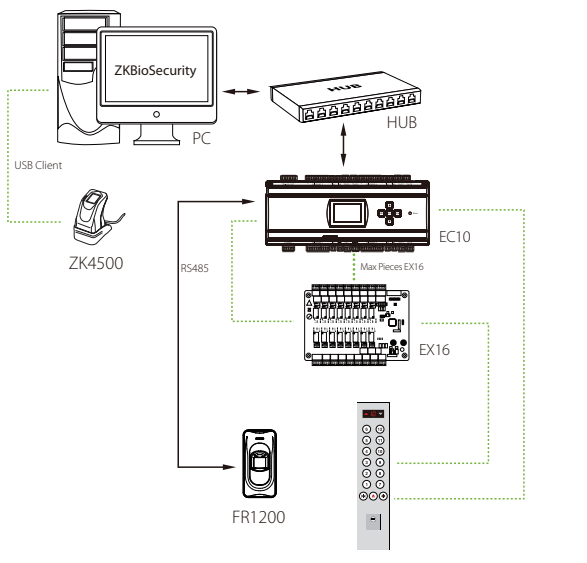

Specifications

EC10	
Floor Button Control Relay	10
Fingerprint Capacity	3000
RFID Card Capacity	30,000
Event Capacity	100,000
Power Supply	12V DC 1A
Communication to PC	TCP/IP, RS485
Communication to EX16	RS485
Number of supported EX16	3
Dimension(LxDxH)	242mmx95mmx60mm
Net weight	0.8Kg
EX16	
Floor Button Control Relay	16
Communication to EC10	RS485
RS485 address	Set by DIP switch
Power Supply	12V DC 1A
Dimension (LxDxH)	160mmx106mm
Net weight	0.2Kg

Configuration

Optional Accessories

ZKTeco Inc.

ZK Mansion, Wuhe Rd, Gangtou, Bantian, Buji Town,
Longgang District, Shenzhen China 518129
Tel: 86-755-8960 2345/46/47/48
E-mail: sales@zkteco.com
www.zkteco.com

Global Offices:

USA: +1 732-412-6007
EU: +34 916532891
Brazil: +55 31 2515-8326
Thailand: +66-027199154
Mexico: +52-55-52928418

South Africa: +27 12 259 1047
Egypt: +201110444134
Dubai: +971 4 6091 310
India: +91 8123536788
Indonesia: +62 21 2921 8949

Vietnam : +84-0169-5813007
Philippines: +63 9084118832
Russia: +8 915 178-46-81

ZKTECO CO.,LTD.

www.zkteco.com

E-mail: sales@zkteco.com

© Copyright 2019 ZKTECO CO., LTD. All rights reserved.