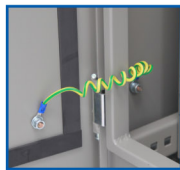

## G1 SERIES

**19"GERMANY**<sup>®</sup>  
EXPORT RACK

Push Handle Lock

Rubber Seal

Mounting Pole  
w/Screen UH

Mounting Pole  
Can be Adjusted

3 Knock Out Holes

Grounding