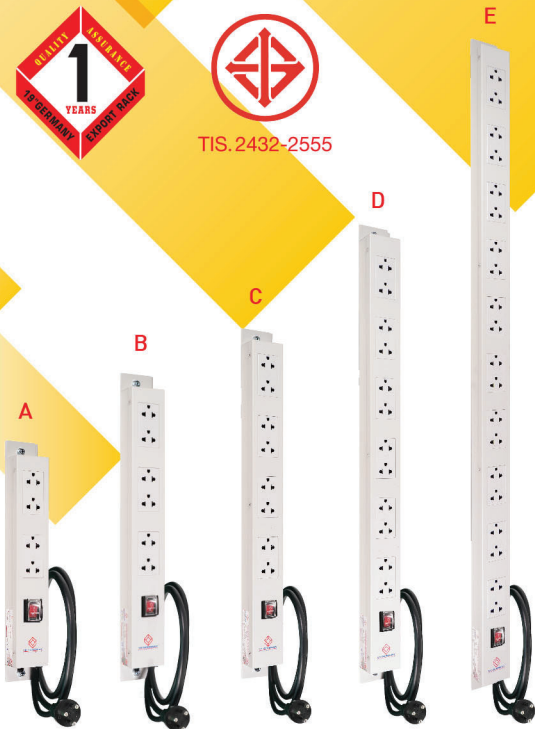

AC POWER DISTRIBUTION UNIT, 16A

19"GERMANY[®]
EXPORT RACK

TIS.2432-2555

16A

* Black Color : G7-00XXXB

TIS Plug

Lighting Switch

Safety Shutter
TIS Outlet

Electronic
Circuit Breaker

Surge suppressor
(Line suppression)

FEATURES

- ◆ **Applications** Provided TIS outlet which is suitable for network equipment, computer, etc.
- ◆ **16A AC Power Distribution Unit**
 - 3x2.5mm² (≈13AWG) with electronic circuit breaker and surge suppressor (line suppression) for short circuit protection.
 - Safety Shutter Outlet
 - 1.8m Power cord for 4 outlets.
 - 3m Power cord for 6, 8, 12 and 20 outlets.
- ◆ **19" Germany Export Rack Socket** Made from PC/ABS (UL94V-0), TIS type with embossing trademark.
- ◆ **Manufactured provide**
 - Illuminated switch, short circuit and over current electronic circuit breaker.
 - Housing is made from Electro-Galvanized Steel sheet in Light gray or Black paint by Electrostatic powder coating process.
 - Mounting bracket for vertical or horizontal installation in 19" Rack cabinet.
- ◆ **Model** 4, 6, 8, 12 and 20 outlets.
- ◆ **Manufacturer and Distributor** Certified by ISO 9001 : 2015.

Technical Specification

Socket Outlet	:	Safety Shutter Socket with L, N and G, TIS 166-2549
Electronic Circuit Breaker	:	16A, IEC 60934
Lighting Switch	:	16A, EN 61058-1
Surge Current	:	6.5KA or 10KA
Input Voltage	:	220 - 250VAC, 50/60Hz
Max Power	:	3,680W
Plug Type	:	L, N and G, TIS 166-2549
Power Cord	:	60227 IEC 53 & TIS 11 Part 5-2553
Housing	:	Electro-Galvanized Steel Thickness 0.8mm.
Approval	:	TIS 2432-2555
Temperature	:	-25°C to +85°C