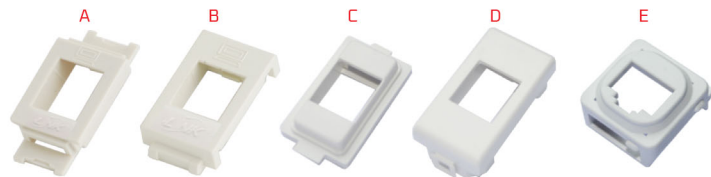

LINK Wall Box designs for fitting standard of electrical junction box, easy installation. Suitable for all type of LINK standard face plate.

SPECIFICATION

Material : ABS/PC, UL94V-0
 Housing Color : Ivory & White with LINK logo
 Dimension : L 114 x W 70 x D 38 mm. (US-2015, US-2015WH)
 : L 114 x W 70 x D 47 mm. (US-2016)
 Accessory : included two screws and nylon anchor
 Approval : RoHS Compliant

Surface Mounted Boxes

LINK Surface Mounted Boxes with shutter design for installation on the floor, on the wall or installation for your requirement. The Surface Mount Boxes have the optional 1 port and 2 port for your requirement. Surface Mount Boxes suitable with LINK modular jack only.

Part No.	Description	Dimension (mm.)	Figure
US-2118	SURFACE MOUNT BOXE 1 PORT, With SHUTTER	L 65 x W 37 x H 30	A
US-2119	SURFACE MOUNT BOXE 2 PORT, With SHUTTER	L 65 x W 70 x H 30	B
US-2401	SURFACE MOUNT BOXE 1 PORT	L 50 x W 30 x H 30	C
US-2402	SURFACE MOUNT BOXE 2 PORT	L 50 x W 50 x H 30	D
US-2406	SURFACE MOUNT BOXE 6 PORT	L 120 x W 170 x H 38	E

Face Plate Changers

Designed for change LINK RJ45 JACK for suitable with all kinds of Electrical Face Plates.

SPECIFICATION

Material : ABS/PC, UL94V-0
 Color : Same as original face plate.
 Approval : RoHS Compliant