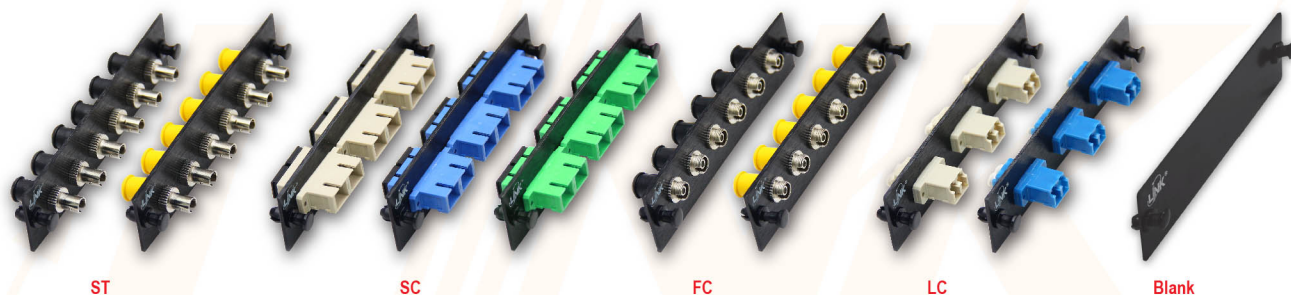

FIBER OPTIC ADAPTER SNAP PLATE

DESCRIPTION / APPLICATION

- LINK adapter snap plates designed for convenient use with LINK Fiber Optic Distribution Unit (FDU), rack mount drawer and wall mount enclosures. LINK adapter snap plate wide variety of singlemode and multimode. Meets standard ANSI/TIA-568.3-D and ISO/IEC 11801:2017. RoHS Compliant

FEATURES / MATERIAL

- Work with all LINK FDU, Rack Mount, Wall Mount
- Snap plate made of Aluminum Black Anodized, lightweight and very durability
- Provides 6 and 12 fiber ports for ST, SC, FC, LC, MT-RJ, E2000 and blank adapters.
- Low insertion loss and high return loss
- Good in repeatability and reconnect ability
- Loaded with adapter and included dust cap
- Adapter type female to female and number per each port.
- Provide nylon rivet (snap on) access easy to install and update.

PERFORMANCE

		MULTIMODE	SINGLEMODE
Insertion Loss	Typ.	≤ 0.15 dB	≤ 0.15 dB
	Max.	≤ 0.30 dB	≤ 0.30 dB
Durability		500 cycles	500 cycles
Alignment Sleeve		Phosphor Bronze	Zirconia, ceramic
Operating Temperature		-40°C to 85°C	-40°C to 85°C
Storage Temperature		-40°C to 85°C	-40°C to 85°C

6 FIBER ADAPTER SNAP PLATE

Part Number	Description	Type	Housing	Housing Color	Dust cap
UF-2144	6 ST ADAPTER SNAP PLATE	MM	Nickel Plated Brass	Metalic	PVC
UF-2144SM	6 ST ADAPTER SNAP PLATE	SM	Nickel Plated Brass	Metalic	PVC
UF-2166	3 SC DUPLEX ADAPTER SNAP PLATE	MM	PBT,UL94V-0	Ivory	PP
UF-2166SM	3 SC DUPLEX ADAPTER SNAP PLATE	SM	PBT,UL94V-0	Blue	PP
UF-2166SM/APC	3 SC DUPLEX ADAPTER SNAP PLATE	SM	PBT,UL94V-0	Green	PP
UF-2188	6 FC ADAPTER SNAP PLATE	MM	Nickel Plated Brass	Metalic	PVC
UF-2188SM	6 FC ADAPTER SNAP PLATE	SM	Nickel Plated Brass	Metalic	PVC
UF-2122	3 LC DUPLEX ADAPTER SNAP PLATE	MM	PC,UL94V-0	Ivory	PVC
UF-2122SM	3 LC DUPLEX ADAPTER SNAP PLATE	SM	PC,UL94V-0	Blue	PVC
UF-2200	BLANK ADAPTER SNAP PLATE	-	-	Black	-