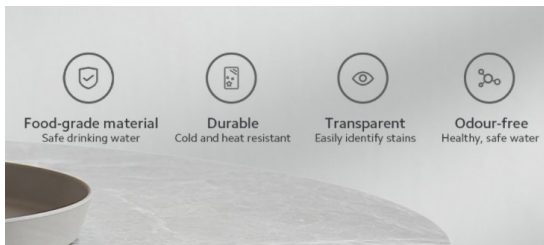

Xiaomi Electric Glass Kettle

LED lit, illuminated boiling

xiaomi
Electric Glass Kettle
LED lit, illuminated boiling

ID: 48366 SKU: BHR7423EU

[EU Version] Model: MJDSH05FD

1.7L large, reliable capacity Handles large gatherings with ease

For when you have friends over, serve the refills without interruptions.

Borosilicate glass High quality drinking water

With a high quality, durable material - get resistance to both cold and heat. Boil water with peace of mind, and no matter the circumstances.

One-touch lid opening Easily opens with just one hand

The ergonomic handle enables opening with one hand, preventing steam burns and making pouring effortless.

Removable filter Better water quality

The high-density filter finely filters impurities for cleaner water and is removable for easy cleaning.

Advanced thermostat Uniform water heating

The thermostat with an upgraded thickened aluminium heating plate allows uniform heat distribution for healthier drinking water.

Quadruple power protection Safety for peace of mind