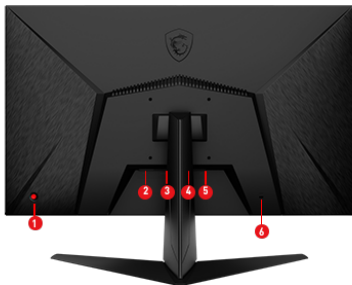

System I/O-Ports

1. 5-way joystick navigator
2. DC jack
3. 2 x HDMI (1.4b)
4. 1 x Display Port (1.2a)
5. Headphone out
6. Kensington lock