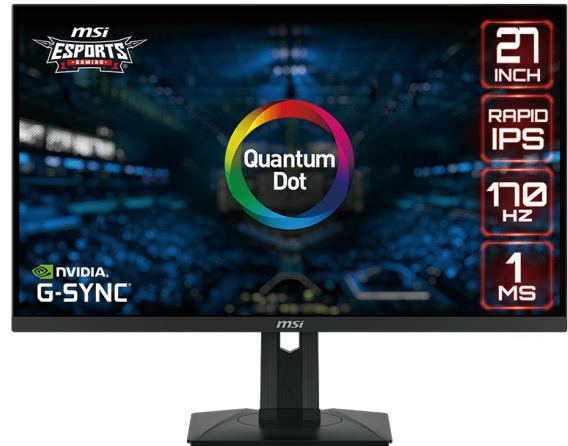

## All About Gaming

Inspired by the rigorous quality testing in the production of the MSI G series, the MSI Optix G series' design is full of symbols of sturdiness and durability. Additionally, to provide a quality user experience, the G series has a really simple installation process and a friendly user interface and will be the best choice for entry-level gamers to step into the game world.

## SELLING POINTS

- Quantum Dot Technology - Provide accurate color imagery and support a cinema-standard DCI-P3 color gamut..
- Rapid IPS - Provides 1ms GTG fast response time, optimizes screen colors and brightness.
- WQHD High Resolution - Games will look even better, displaying more details.
- 170Hz Refresh Rate - Respond faster with smoother frames.
- 1ms GTG Response Time - Eliminate screen tearing and choppy frame rates.
- NVIDIA G-SYNC Compatible - Prevent screen tearing or stuttering, producing ultra-smooth lag-free gameplay.
- HDR 400 - Provide eye-catching detail through contrast and shadows adjustment.
- Type-C Display and Charging - Allowing you to power your devices (up to 15W) and effortlessly connect to any device.
- Night Vision - Smart black tuner to brighten your day by bringing out the fine details in dark areas.
- Wide Color Gamut - Game colors and details will look more realistic and refined.
- Frameless Design - Enjoy the ultimate gaming experience with super narrow bezels.
- 178° Wide Viewing Angle - Colors and details will stay sharp at more angles with a 178° wide viewing angle.
- Anti-Flicker & Less Blue Light - Game even longer by preventing eye strain and fatigue.
- Adjustable Stand - Easily change the position of the monitor ...

1. 5-way joystick navigator
2. DC jack
3. Earphone out
4. 2x HDMI (2.0b)
5. 1x Display Port (1.4)
6. Type-C (15W PD Charging)