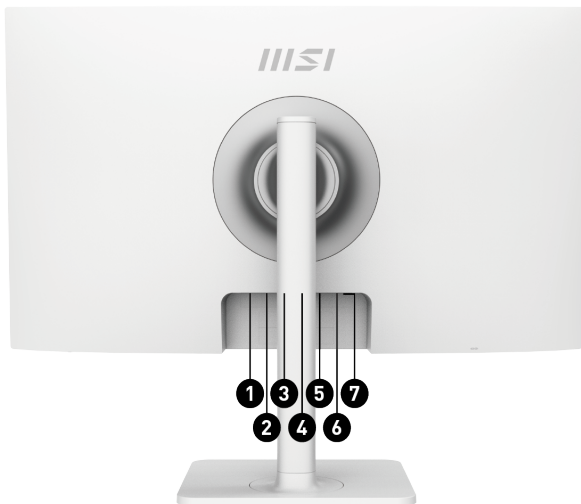

1. 1x DC Jack
2. 1x Type C (DP Alternate)
3. 1x DisplayPort (1.2a)
4. 1x HDMI (2.0b)
5. 1x Headphone-out
6. 1x USB 2.0 Type B
7. 2x USB 2.0 Type A

SPECIFICATION

Barcode Info	EAN	4711377022705
	UPC	824142304228
	UCC14	10824142304225
Model	Part No	9S6-3PB19H-065
	MKT Name	Modern MD272PW
	MKT Spec	Modern MD272PW
	Color	ID1/White-White
Display	Screen Size	27" (69 cm)
	Active Display Area (mm)	597.888(H)x336.312(V)
	Curvature	Flat
	Panel Type	IPS
	Resolution	1920x1080 (FHD)
	Aspect Ratio	16:9
	Dynamic Refresh Rate technology	Adaptive-Sync
	HDR (High dynamic range)	N/A
	SDR Brightness (nits)	250
	Contrast Ratio	1000:1
	DCR (Dynamic Contrast Ratio)	100000000:1
	Signal Frequency	30~112 KHz(H) / 48~75 Hz(V)
	Refresh Rate	75Hz
	Response Time (Tr + Tf)	14ms
	View Angles	178°(H)/178°(V)
	Surface Treatment	Anti-glare
	NTSC (CIE1976 area percentage/overlap)	95%/80%
	NTSC (CIE1931 area percentage/overlap)	72%/70%
	sRGB (CIE1976 area percentage/overlap)	100%/85%
	sRGB (CIE1931 area percentage/overlap)	100%/85%
	Adobe RGB (CIE1976 area percentage/overlap)	90%/80%
	Adobe RGB (CIE1931 area percentage/overlap)	75%/70%
	DCI-P3 (CIE1976 area percentage/overlap)	80%/80%
	DCI-P3 (CIE1931 area percentage/overlap)	72%/70%
	Rec.709 (CIE1976 area percentage/overlap)	100%/85%
	Rec.709 (CIE1931 area percentage/overlap)	100%/80%
	Rec.2020 (CIE1976 area percentage/overlap)	55%/55%
	Rec.2020 (CIE1931 area percentage/overlap)	52%/52%
	Display Colors	16.7M
	Color bit	8 bits
	Note_DP	1920 x 1080 (Up to 75Hz)
	Note_HDMI™	1920 x 1080 (Up to 75Hz)
	Note_DVI	N/A
I/O Ports	HDMI™	1
	HDMI™ version	2.0b
	HDMI™ HDCP version	1.4
	DisplayPort	1
	DisplayPort version	1.2a
	DisplayPort HDCP version	1.4
	USB Type C (DisplayPort Alternate)	1
	Headphone-out	1
	Lock type	Kensington Lock
	Speaker	2
	USB 2.0 Type B	1
I/O Ports (Front)	USB 480Mbps (USB 2.0)	2
Power	Annual Energy Consumption (KWh)	26W
	Power Supply Type	External Adaptor 19V 5.79A
	Power Input	100~240V, 50/60Hz
	Adapter's KC safety Number	HU10450-13034D
	Power Cord Type	C5
	QC Output Power	N/A
	PD Output	Type C
PD Output Power	65W	