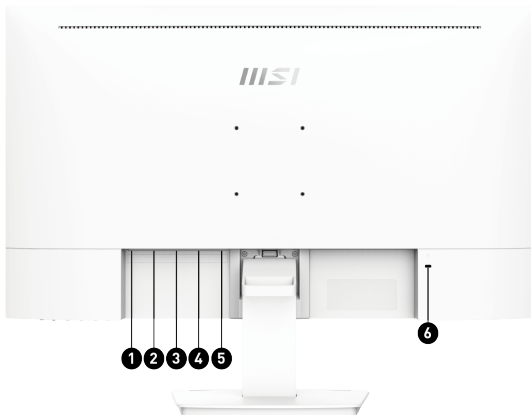

PATH TO THE FUTURE

Picture and logos

SELLING POINTS

- Perfect 27" screen size for the programming, coding & website design workspace
- TÜV certified display protects your eyesight and keeps your eyes healthy
- Anti-Flicker technology prevents your eyes from strain & fatigue
- Less Blue Light PRO technology simultaneously protects your eyes and keeps vivid color & detail.
- Ergonomic software, Display Kit, provides the most convenient tool, the proper color & display mode to you while working with it every day
- IPS grade panel brings a breathtaking screen clarity
- 100Hz refresh rate provides a better viewing experience
- Keep the flexibility for your different devices with multiple input sources: DisplayPort, HDMI, and D-Sub (VGA)
- Standard VESA mountable design
- Always allow you to join an online conference call with built-in speakers