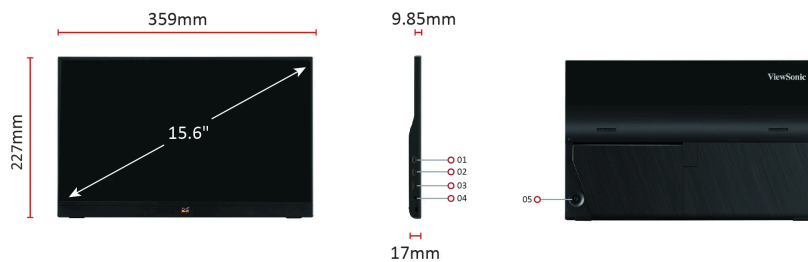

จอมอนิเตอร์แอลอีดี
VA1655

คีย์ คุณสมบัติ

- Easily extend your content from laptops and mobile devices
- USB-C one-cable solution for audiovisual and power signal transmission
- Flexible display setup – work at any angle
- Compact size, light weight, and highly portable
- Endurable one-piece design

สินค้า รายละเอียด

The ViewSonic VA1655 is a portable 16" Full HD monitor perfect for overcoming one-screen limitations outside the office. Extend the screen from phones, tablets, or laptops for mobile work, one-on-one presentations, or leisure entertainment. The two universal USB Type C connectors provide a one-cable solution for audiovisual and power signal transmission. The adjustable stand and pivot-able display will support your working angles.

1. USB Type C(Power)x1
2. USB Type C x1
3. Mini HDMI
4. Audio Out
5. Joy Key

เยี่ยมชม เรา

www.viewsonic.com

DISPLAY

Display Size (in.):	16
Viewable Area (in.):	15.6
Panel Type:	IPS Technology
Resolution:	1920 x 1080
Resolution Type:	FHD (Full HD)
Static Contrast Ratio:	800:1 (typ)
Dynamic Contrast Ratio:	50M:1
Light Source:	LED
Brightness:	250 cd/m ² (typ)
Colors:	16.2M
Color Space Support:	8 bit (6 bit + FRC)
Aspect Ratio:	16:9
Response Time (Typical GTG):	7ms
Viewing Angles:	170° horizontal, 170° vertical
Backlight Life (Hours):	15000 Hrs (Min)
Curvature:	Flat
Refresh Rate (Hz):	60
Low Blue Light:	Software solution
Color Gamut:	NTSC: 45% size (Typ) sRGB: 64% size (Typ)
Pixel Size:	0.179 mm (H) x 0.179 mm (V)
Surface Treatment:	Anti-Glare, Hard Coating (3H)