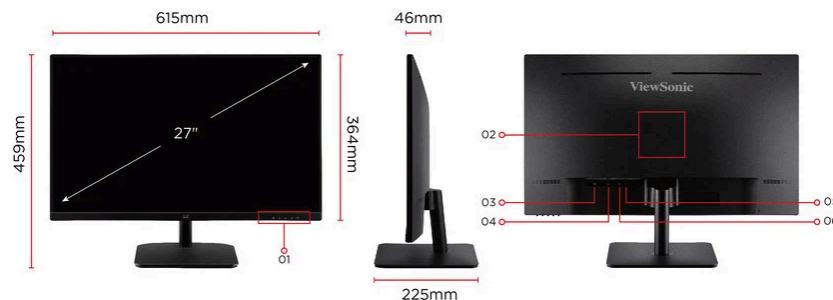

จอมอนิเตอร์แอลอีดี

VA2732-H

คีย์ คุณสมบัติ

- SuperClear® IPS Technology for richer, sharper colors at wide angles
- Full HD 1080p resolution
- 100Hz Refresh rate delivers fluid visuals
- Three-sided frameless design for seamless viewing
- HDMI and VGA inputs for flexible connectivity

สินค้า รายละเอียด

The ViewSonic VA2732-H is a 27" (27" viewable) Full HD Monitor with IPS technology and flexible connectivity for use in the office or at home. With SuperClear® IPS technology and Full HD resolution, images are clear and detailed from a wide range of viewing angles. HDMI and VGA inputs allow for increased setup flexibility when connecting with other devices. The VA2732-H's three-sided frameless bezel delivers a seamless viewing experience and comes equipped with Eye Care technology to help eliminate eye strain resulting from extended viewing periods. VESA compatibility guarantees easy adaption to both multi-monitor or wall-mount set ups.

1. Menu Control Panel
2. VESA Compatible (Wall Mount 100 x 100mm)
3. HDMI
4. VGA
5. Power In
6. Audio Out

เยี่ยมชม เรา

www.viewsonic.com

DISPLAY

Display Size (in.):	27
Viewable Area (in.):	27
Panel Type:	IPS Technology
Resolution:	1920 x 1080
Resolution Type:	FHD (Full HD)
Static Contrast Ratio:	1,000:1 (typ)
Dynamic Contrast Ratio:	50M:1
Light Source:	LED
Brightness:	250 cd/m ² (typ)
Colors:	16.7M
Color Space Support:	8 bit (6 bit + FRC)
Aspect Ratio:	16:9
Response Time (MPRT):	1ms
Viewing Angles:	178° horizontal, 178° vertical
Backlight Life (Hours):	30000 Hrs (Min)
Curvature:	Flat
Refresh Rate (Hz):	100
Variable Refresh Rate Technology:	Yes
Low Blue Light:	Hardware and software solution
Flicker-Free:	Yes
Color Gamut:	NTSC: 77% size (Typ) sRGB: 109% size / 99% coverage (Typ)
Pixel Size:	0.311 mm (H) x 0.311 mm (V)
Surface Treatment:	Anti-Glare, Hard Coating (3H)