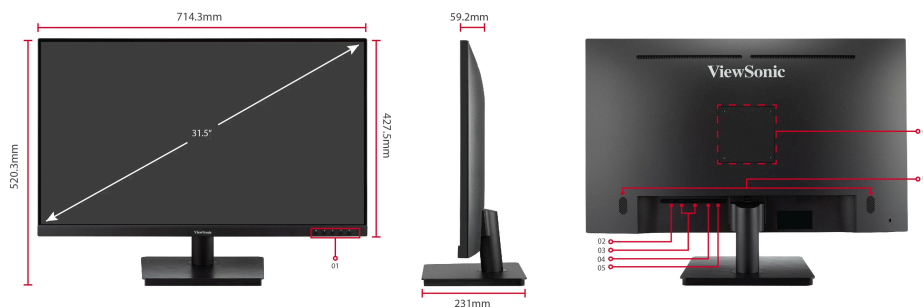

จอมอนิเตอร์แอลอีดี

VA3209-2K-MHD

คีย์ คุณสมบัติ

- SuperClear® IPS panel
- QHD 2560 X 1440 resolution
- HDMI and DisplayPort inputs for flexible connectivity
- HDR10 delivers Stellar Contrast and Color Accuracy
- 75hz Variable Refresh Rate eliminates screen tearing and reduces stuttering

สินค้า รายละเอียด

The ViewSonic VA3209-2K-MHD is a 32" 2K monitor featuring HDMI and DisplayPort inputs for business and home use. With a 32" display and 2560 X 1440 resolution that delivers larger and clearer images, the QHD monitor expands your productivity. The optimal screen performance and comfortable viewing without tearing or stuttering is delivered through adaptive sync, eye-care technology, and various ViewMode presets. Simply expand your workspace and experience truly seamless, ergonomic multitasking on just one screen with a VESA-compatible mount at a low power consumption.

1. Menu Control Panel
2. DC In
3. HDMI*2
4. Display Port
5. Audio Out
6. VESA Compatible (Wall Mount 100x100mm)

7. Speakers

เยี่ยมชม เรา

www.viewsonic.com

DISPLAY

Display Size (in.):	32
Viewable Area (in.):	31.5
Panel Type:	IPS Technology
Resolution:	2560 x 1440
Resolution Type:	QHD (Quad HD)
Static Contrast Ratio:	1,200:1 (typ)
Dynamic Contrast Ratio:	50M:1
High Dynamic Range:	HDR10
Light Source:	LED
Brightness:	250 cd/m ² (typ)
Colors:	1.07B
Color Space Support:	10 bit (8 bit + FRC)
Aspect Ratio:	16:9
Response Time (Typical GTG):	4ms
Viewing Angles:	178° horizontal, 178° vertical
Backlight Life (Hours):	30000 Hrs (Min)
Curvature:	Flat
Refresh Rate (Hz):	75
Variable Refresh Rate Technology:	Yes
Low Blue Light:	Software solution
Flicker-Free:	Yes
Color Gamut:	NTSC: 72% size (Typ) sRGB: 104% size (Typ)
Pixel Size:	0.273 mm (H) x 0.273 mm (V)
Surface Treatment:	Anti-Glare, Hard Coating (3H)