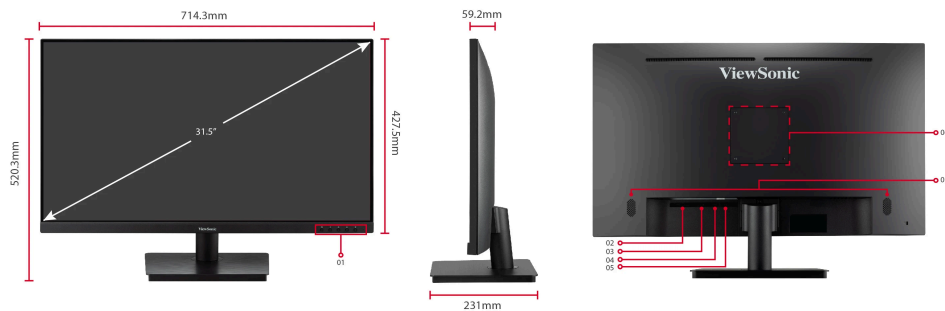

จอมอนิเตอร์แอลอีดี

VA3209-MH

คีย์ คุณสมบัติ

- SuperClear® IPS panel
- Full HD 1080p resolution
- 3 side borderless bezel
- 75hz Variable Refresh Rate
eliminates screen tearing and
reduce stuttering
- Eye-care technology for
comfortable viewing

สินค้า รายละเอียด

The ViewSonic VA3209-MH is a 32" Full HD monitor featuring HDMI and VGA inputs for business and home use. The optimal screen performance and comfortable viewing without tearing or stuttering is delivered through adaptive sync, eye-care technology, and various ViewMode presets. Simply expand your workspace and experience truly seamless, ergonomic multitasking on just one screen with a VESA-compatible mount at a low power consumption.

1. Menu Control Panel
2. DC In
3. HDMI
4. VGA
5. Audio Out
6. VESA Compatible (Wall Mount 100x100mm)

7. Speakers

เยี่ยมชม เรา

www.viewsonic.com

DISPLAY

Display Size (in.):	32
Viewable Area (in.):	31.5
Panel Type:	IPS Technology
Resolution:	1920 x 1080
Resolution Type:	FHD (Full HD)
Static Contrast Ratio:	1,200:1 (typ)
Dynamic Contrast Ratio:	50M:1
Light Source:	LED
Brightness:	250 cd/m ² (typ)
Colors:	16.7M
Color Space Support:	8 bit true
Aspect Ratio:	16:9
Response Time (Typical GTG):	4ms
Viewing Angles:	178° horizontal, 178° vertical
Backlight Life (Hours):	30000 Hrs (Min)
Curvature:	Flat
Refresh Rate (Hz):	75
Variable Refresh Rate Technology:	Yes
Low Blue Light:	Software solution
Flicker-Free:	Yes
Color Gamut:	NTSC: 72% size (Typ) sRGB: 104% size (Typ)
Pixel Size:	0.364 mm (H) x 0.364 mm (V)
Surface Treatment:	Anti-Glare (Semi-Glossy), Hard Coating (2H)

VIDEO INPUT

Digital Sync:	TMDS - HDMI (v1.4)
Analog Sync:	Separate - RGB Analog

ERGONOMICS

Tilt (Forward/Back):	-5° / 20°
----------------------	-----------

WEIGHT (IMPERIAL)

Net (lbs):	16.1
Net Without Stand (lbs):	13.4
Gross (lbs):	20.3