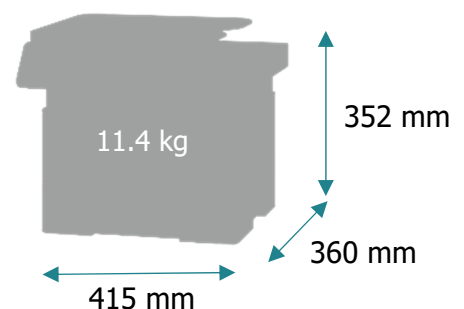

ถาดรับกระดาษ
(150 แผ่น)

ถาด Bypass
(1 แผ่น)

ถาดกระดาษมาตรฐาน
(250 แผ่น)

11.4 kg

352 mm

360 mm

415 mm

Specifications

Printing	
Display	2-line All Points Addressable (APA) monochrome LCD display
Print Speed: Up to	Black: 34 ppm (A4)
Time to First Page: As fast as ^{*1}	Black: 8 seconds
Print Resolution	Black: 1200 Image Quality, 2400 Image Quality, 300 x 300 dpi, 600 x 600 dpi
Memory	512 MB
Hard Disk	Not Available
Copying	
Copy Speed: Up to	Black: 34 ppm (A4)
Time to First Copy: As fast as ^{*2}	Black: 8.0 seconds
Scanning	
Scanner Type / ADF Scan	Flatbed scanner with ADF / Simplex
A4/Ltr Simplex Scan Speed: Up to	Black: 23 / 25 ppm / Colour: 7 / 8 ppm
ADF Paper Input Capacity: Up to	50 pages 75 gsm
Faxing	
Modem Speed	Max is 33,600 bps, V.34 Half-Duplex Kbps
Supplies	
Toner Cartridge Yields (up to)	3,000-page High Yield Cartridge, 6,000-page Extra High Yield Cartridge
Imaging Unit Estimated Yield: Up to	12000 pages, based on 3 average letter/A4-size pages per print job and ~ 5% coverage
Cartridge(s) Shipping with Product	700-page Toner Cartridges
Paper Handling	
Included Paper Handling	250-Sheet Input, 150-Sheet Output Bin, Integrated Duplex, Single-Sheet Manual Feed
Paper Input Capacity: Up to	251 pages 75 gsm
Paper Output Capacity: Up to	150 pages 75 gsm
Media Types Supported	Card Stock, Envelopes, Paper Labels, Plain Paper
Media Sizes Supported	A6, Oficio, 7 3/4 Envelope, 9 Envelope, JIS-B5, A4, Legal, A5, Letter, B5 Envelope, Statement, C5 Envelope, Executive, Universal, DL Envelope, Folio, 10 Envelope, Hagaki
General Information	
Standard Ports	Ethernet 10/100BaseTX (RJ-45), USB 2.0 Specification Hi-Speed Certified (Type B), 802.11b/g/n Wireless
Noise Level: Operating	Print: 52 dBA / Copy: 55 dBA / Scan: 52 dBA
Specified Operating Environment ^{*3}	Humidity: 15 to 80% ^{*4} Relative Humidity, Temperature: 10 to 32°C ^{*5} (excluding faults caused by condensation)
Size (mm - H x W x D) / Weight (kg)	352 x 415 x 360 mm / 11.4 kg