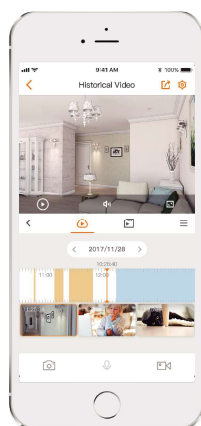

Smart Tracking

Automatically tracks moving objects

Stay close with what you care

With Cloud service, you will have access to what you care as long as Internet is available. You can record daily or motion videos on Cloud and play back anytime anywhere.

<http://www.imoulife.com>