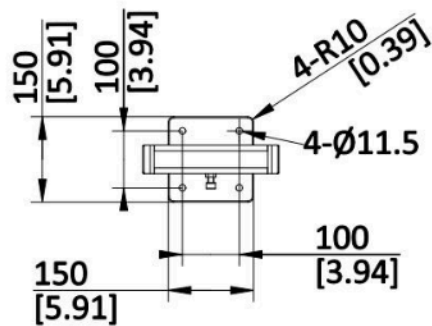

EEBracket-L800-950(barrier)

- Support Frame for DS-TMG4B0 and DS-TMG300
- Can adjust height from 800mm to 950mm

▪ Specification

General	
Dimensions	800 × 240 × 50 mm (51.5 × 9.4 × 1.9 inch)
Dimensions (with Package)	1000 × 300 × 100 mm (39.4 × 11.8 × 3.9 inch)
Weight	3 kg (6.6 lb.)
Weight (with Package)	4 kg (8.8 lb.)

▪ Available Model

EEBracket-L800-950(barrier)

▪ Dimension

比例 1:2

Unit: mm [inch]

SCALE	1:1
-------	-----

Headquarters

No.555 Qianmo Road, Binjiang District,
Hangzhou 310051, China
T +86-571-8807-5998
www.hikvision.com