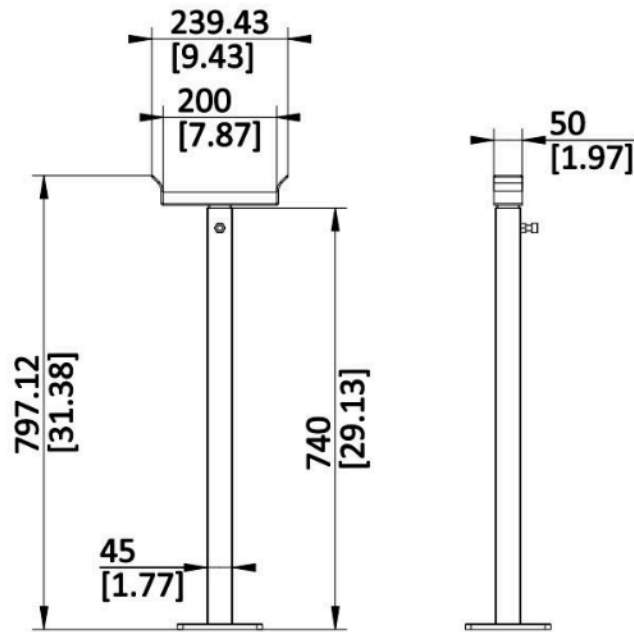

EEBracket-L800-950(barrier)

- Support Frame for DS-TMG4B0 and DS-TMG300
- Can adjust height from 800mm to 950mm

▪ Specification

General	
Dimensions	800 × 240 × 50 mm (51.5 × 9.4 × 1.9 inch)
Dimensions (with Package)	1000 × 300 × 100 mm (39.4 × 11.8 × 3.9 inch)
Weight	3 kg (6.6 lb.)
Weight (with Package)	4 kg (8.8 lb.)

▪ Available Model

EEBracket-L800-950(barrier)

▪ Dimension

比例 1:2

Unit: mm [inch]

SCALE	1:1
-------	-----

Headquarters

No.555 Qianmo Road, Binjiang District,
Hangzhou 310051, China
T +86-571-8807-5998
www.hikvision.com