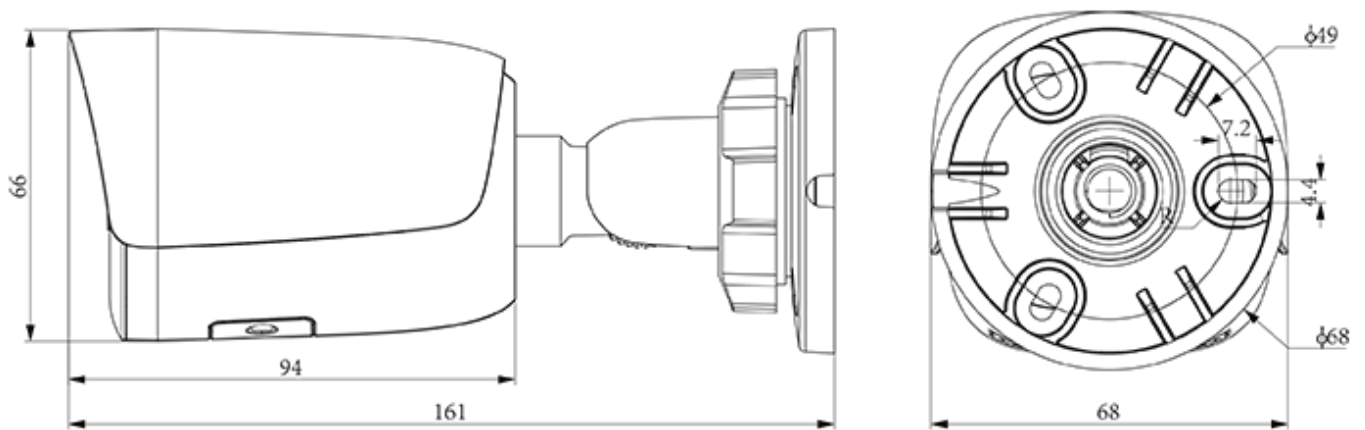

Operating Humidity	≤95%RH
Storage Temperature	-40°C~65°C(-40°F~149°F)
Storage Humidity	10%~95%RH(non-condensing)
Power Supply	DC12V±25%,Max. 6.5W; PoE:IEEE 802.3af,Max. 8W
Protection	Surge4000V; ESD6000V; IP67
Boundary Dimensions	160(L)73(W)73(H)mm
Package Dimensions	195(L)95(W)105(H)mm
GrossWeight	0.65kg

DIMENSIONS (Unit: mm)

Assembly diagram of Junction Box