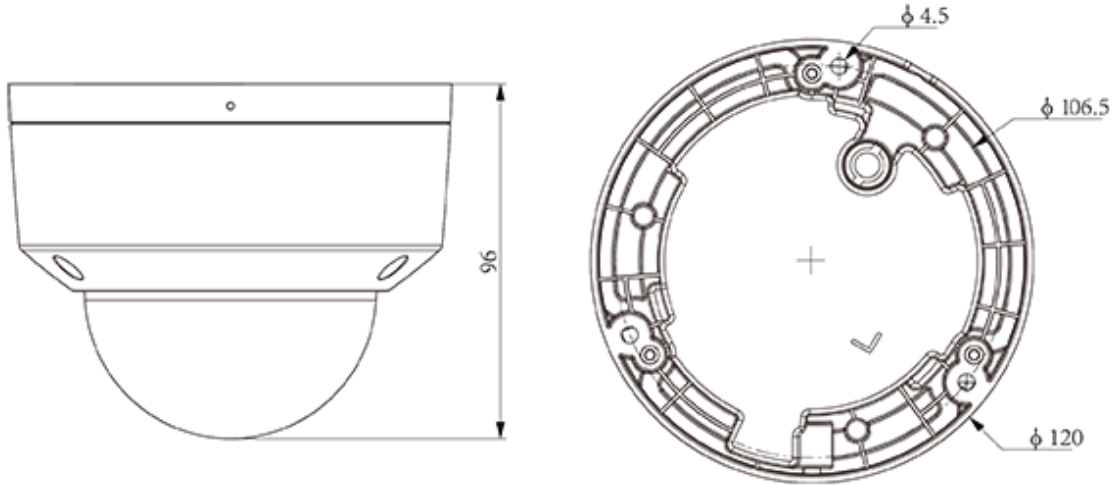

TC-C34KN Spec:I3/E/Y/C/2.8mm/V4.3

4MP Fixed IR Dome Camera

SuperLite Series

KEY FEATURES

- Plastic housing
- Up to 4MP, 2688×1520@25fps
- S+265/H.265/H.264B/H.264M/H.264H
- Color: 0.02Lux@(F1.6, AGC ON), B/W: 0Lux with IR
- IR range up to 30m
- Built-in Mic
- Operating conditions -30°C~60°C(-22°F~140°F), ≤95%RH
- DC12V±25%, Max. 5W, PoE: IEEE 802.3af, Max. 5.5W
- IP66

SPECIFICATIONS

Camera	
Image Sensor	1/2.9"CMOS
Min. Illumination	Color:0.02Lux@(F1.6,AGC ON),B/W:0Lux with IR
Shutter Time	1s~1/100000s
Day&Night	IR-cut filter with auto switch (ICR)
Smart IR	Yes
WDR	120dB
S/N	>40dB
Angle Adjustment	0~350°(P); 0~70°(T); 0~350°(R)
Lens	
Lens Type	Fixed focal lens
Focal Length	2.8mm
Lens Mount	M12
Aperture Range	F1.6
Aperture Type	Fixed
Field of View	100.1°(H); 54.3°(V); 113.9°(D)
DORI Distance	Detect:56m Observe:22.2m Recognize:11.2m Identify:5.6m
Illuminator	
IR LEDs	8
IR Distance	Up to 30m
Wavelength	850nm
Compression Standard	
Video Compression	S+265/H.265/H.264B/H.264M/H.264H
Video Bit Rate	32k~6Mbps
Audio Compression	G.711A/G.711U/ADPCM_D
Audio Sampling Rate	8kHz/32kHz/48kHz
Image	
Max. Resolution	4MP,2688×1520@25fps
Main Stream	PAL:25fps(2688×1520, 2560×1440, 2304×1296, 1920×1080, 1280×720) NTSC:24(2688×1520, 2560×1440), 30fps(2304×1296, 1920×1080, 1280×720)
Sub Stream	PAL:25fps(704×576, 704×288, 640×360, 352×288) NTSC:30fps(704×480, 704×240, 640×360, 352×240)
BLC	Yes
HLC	Yes
AGC	Yes
3D DNR	Yes
White Balance	Auto/Semi-Auto/Manual/Sunshine/Nature Light/Warmlight Lamp/Daylight Lamp/Filament Lamp/Lock White Balance

DIMENSIONS (Unit: mm)

Assembly diagram of Junction Box

A25

A29

A35

A36