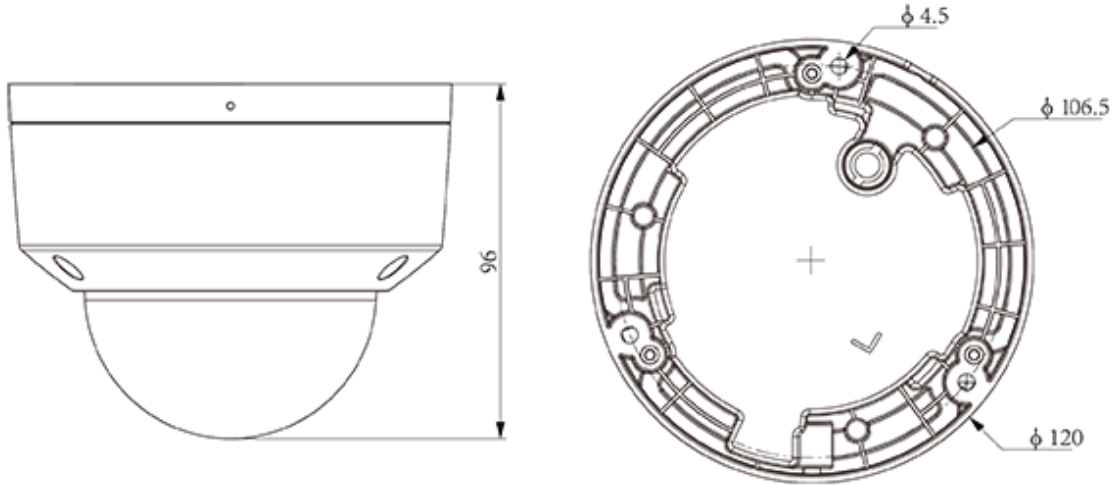

## TC-C34KN Spec:I3/E/Y/C/SD/2.8mm/V4.3

4MP Fixed IR Dome Camera

SuperLite Series

### KEY FEATURES

- Plastic housing
- Up to 4MP, 2688×1520@25fps
- S+265/H.265/H.264B/H.264M/H.264H
- Color: 0.02Lux@(F1.6, AGC ON), B/W: 0Lux with IR
- IR range up to 30m
- Built-in Mic
- Support microSD/microSDHC/microSDXC card, up to 512GB
- Operating conditions -30°C~60°C(-22°F~140°F), ≤95%RH
- DC12V±25%, Max. 5W, PoE: IEEE 802.3af, Max. 5.5W
- IP66

## SPECIFICATIONS

Camera	
Image Sensor	1/2.9"CMOS
Min. Illumination	Color:0.02Lux@(F1.6,AGC ON),B/W:0Lux with IR
Shutter Time	1s~1/100000s
Day&Night	IR-cut filter with auto switch (ICR)
Smart IR	Yes
WDR	120dB
S/N	>40dB
Angle Adjustment	0~350°(P); 0~70°(T); 0~350°(R)
Lens	
Lens Type	Fixed focal lens
Focal Length	2.8mm
Lens Mount	M12
Aperture Range	F1.6
Aperture Type	Fixed
Field of View	100.1°(H); 54.3°(V); 113.9°(D)
DORI Distance	Detect:56m Observe:22.2m Recognize:11.2m Identify:5.6m
Illuminator	
IR LEDs	8
IR Distance	Up to 30m
Wavelength	850nm
Compression Standard	
Video Compression	S+265/H.265/H.264B/H.264M/H.264H
Video Bit Rate	32k~6Mbps
Audio Compression	G.711A/G.711U/ADPCM_D
Audio Sampling Rate	8kHz/32kHz/48kHz
Image	
Max. Resolution	4MP,2688×1520@25fps
Main Stream	PAL:25fps(2688×1520, 2560×1440, 2304×1296, 1920×1080, 1280×720) NTSC:24(2688×1520, 2560×1440), 30fps(2304×1296, 1920×1080, 1280×720)
Sub Stream	PAL:25fps(704×576, 704×288, 640×360, 352×288) NTSC:30fps(704×480, 704×240, 640×360, 352×240)
BLC	Yes
HLC	Yes
AGC	Yes
3D DNR	Yes
White Balance	Auto/Semi-Auto/Manual/Sunshine/Nature Light/Warmlight Lamp/Daylight Lamp/Filament Lamp/Lock White Balance

## DIMENSIONS (Unit: mm)