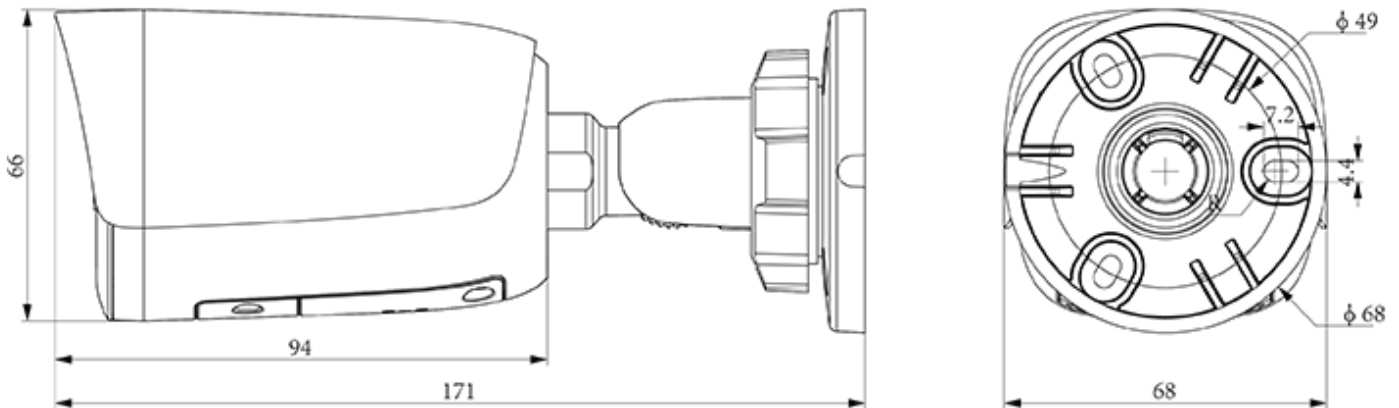

Operating Temperature	-40°C~65°C(-40°F~149°F)
Operating Humidity	≤95%RH
Storage Temperature	-40°C~65°C(-40°F~149°F)
Storage Humidity	10%~95%RH(non-condensing)
Power Supply	DC12V±25%,Max. 7W; PoE:IEEE 802.3af,Max. 8.5W
Protection	Surge4000V; ESD6000V; IP67
Boundary Dimensions	170(L)73(W)73(H)mm
Package Dimensions	195(L)95(W)105(H)mm
GrossWeight	0.73kg

DIMENSIONS (Unit: mm)