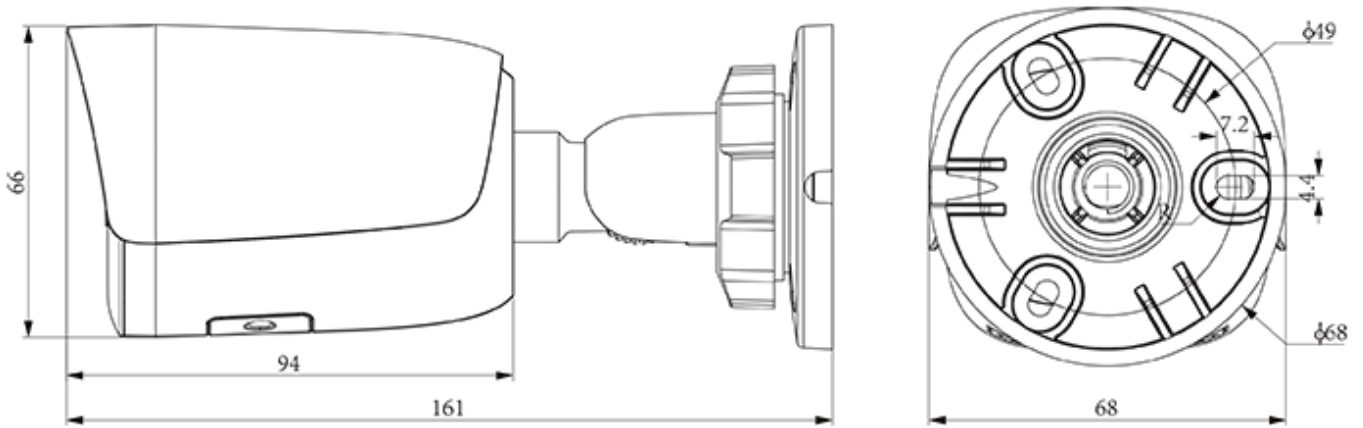

Interface

Communication Interface	1*RJ-45 (10/100 Base-T)
Built-in Mic	Yes
Reset Button	Yes
On-board Storage	Support microSD/microSDHC/microSDXC card,up to 512GB
RTC	Yes

General

Web Client Language	19 languages Simple Chinese/Traditional Chinese/English/Spanish/Korean/Italian/Turkish/Russian/Thai/French/Polish/Dutch/Hebrew/Arabic/Vietnamese/German/Ukrainian/Portuguese/Albanian
Operating Temperature	-40°C~65°C(-40°F~149°F)
Operating Humidity	≤95%RH
Storage Temperature	-40°C~65°C(-40°F~149°F)
Storage Humidity	10%~95%RH(non-condensing)
Power Supply	DC12V±25%,Max. 6.5W; PoE:IEEE 802.3af,Max. 8W
Protection	Surge4000V; ESD6000V; IP67

Boundary Dimensions	160(L)73(W)73(H)mm
Package Dimensions	215(L)95(W)120(H)mm
GrossWeight	0.65kg

DIMENSIONS (Unit: mm)

Assembly diagram of Junction Box