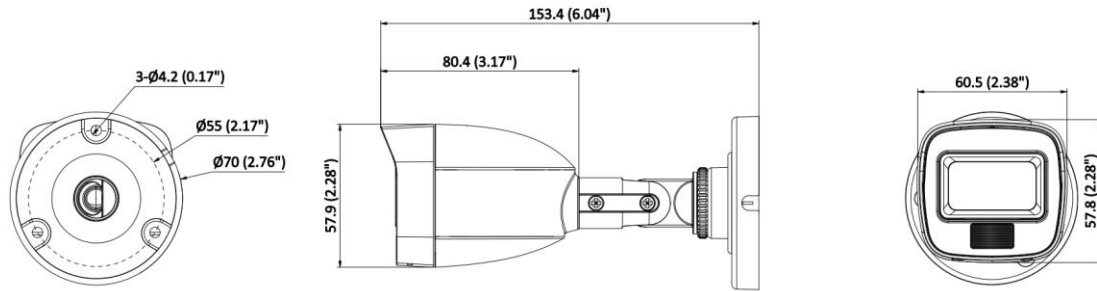

▪ Specification

Camera	
Image Sensor	2 MP CMOS
Max. Resolution	1920 (H) × 1080 (V)
Min. Illumination	0.01 Lux @ (F2.0, AGC ON), 0 Lux with IR
Shutter Time	PAL: 1/25 s to 1/50,000 s; NTSC: 1/30 s to 1/50,000 s
Day & Night	ICR
Angle Adjustment	Pan: 0 to 360°, tilt: 0 to 180°, rotate: 0 to 360°
Signal System	PAL/NTSC
Lens	
Lens Type	Fixed focal lens, 2.8 mm and 3.6 mm optional
Focal Length & FOV	2.8 mm, horizontal FOV: 100°, vertical FOV: 55°, diagonal FOV: 116° 3.6 mm, horizontal FOV: 80°, vertical FOV: 43°, diagonal FOV: 95°
Lens Mount	M12
Illuminator	
Supplement Light Type	White Light, IR
Supplement Light Range	IR : up to 20 m White Light : up to 20 m
Image	
Image Settings	Brightness, Sharpness, Smart IR
Frame Rate	TVI: 1080P @30 fps, 1080P @25 fps AHD: 1080P @30 fps, 1080P@25 fps CVI: 1080P @30 fps, 1080P @25 fps CVBS: PAL/NTSC
Day/Night Mode	Auto/Color/BW (Black and White)
Wide Dynamic Range (WDR)	Digital WDR
Image Enhancement	DWDR/BLC/HLC/Global
White Balance	Auto/Manual
AGC	Yes
Interface	
Video Output	Switchable TVI/AHD/CVI/CVBS
Built-in Microphone	Yes
General	
Material	Metal
Dimension	161.22 mm × 57.97 mm × 61.96 mm (6.35" × 2.28" × 2.44")
Weight	Approx. 296 g (0.65 lb)
Operating Condition	-40 °C to 60 °C (-40 °F to 140 °F). Humidity: 90% or less (non-condensation)
Communication	HIKVISION-C
Language	English
Power Supply	12 VDC ± 25% *You are recommended to use one power adapter to supply the power for one camera.
Consumption	Max. 3.2 W
Approval	
Protection	IP66

▪ Available Model

THC-B127-LMS(2.8mm)

THC-B127-LMS(3.6mm)

▪ Dimension

Unit: mm (inch)

▪ Accessory

▪ Optional

DS-1280ZJ-XS Junction box