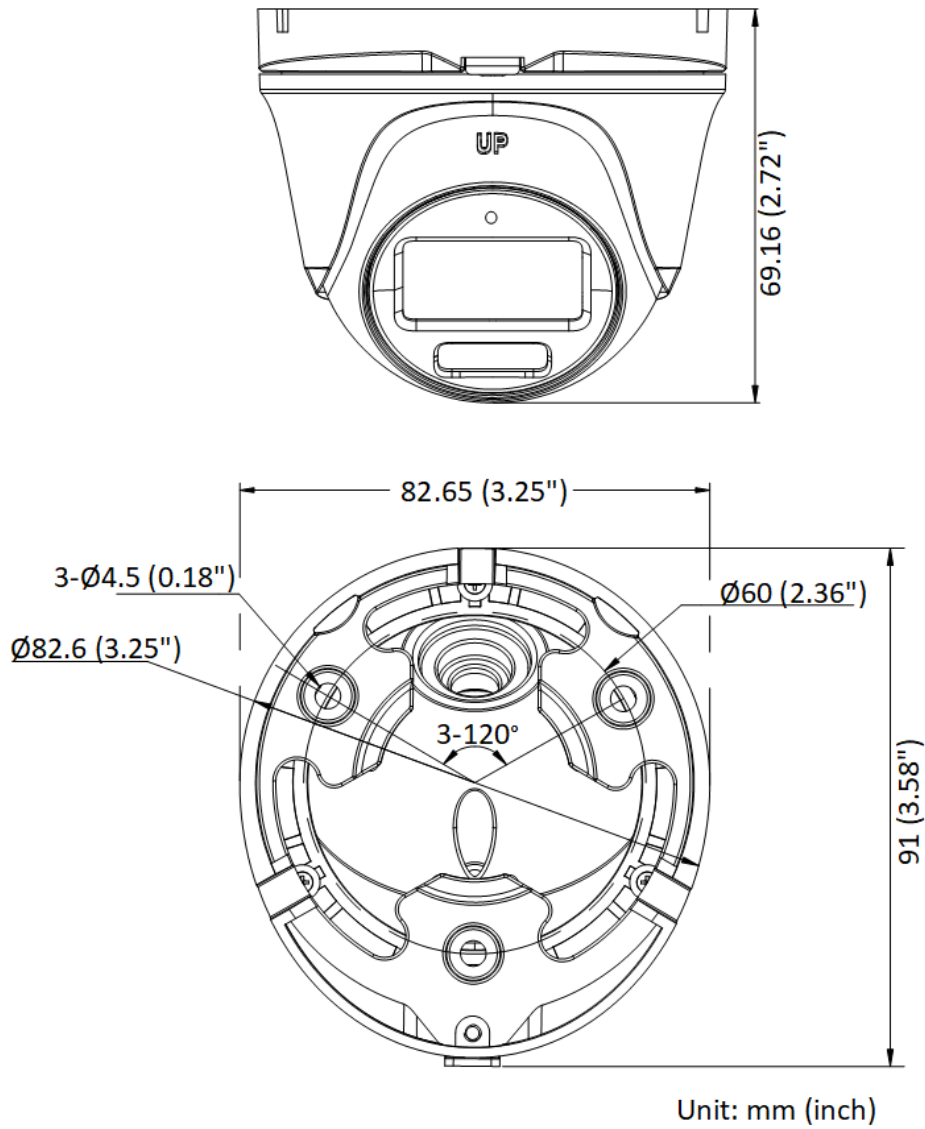

▪ **Available Model**

THC-T127-LMS(2.8mm)

THC-T127-LMS(3.6mm)

▪ **Dimension**

▪ **Accessory**

▪ **Optional**