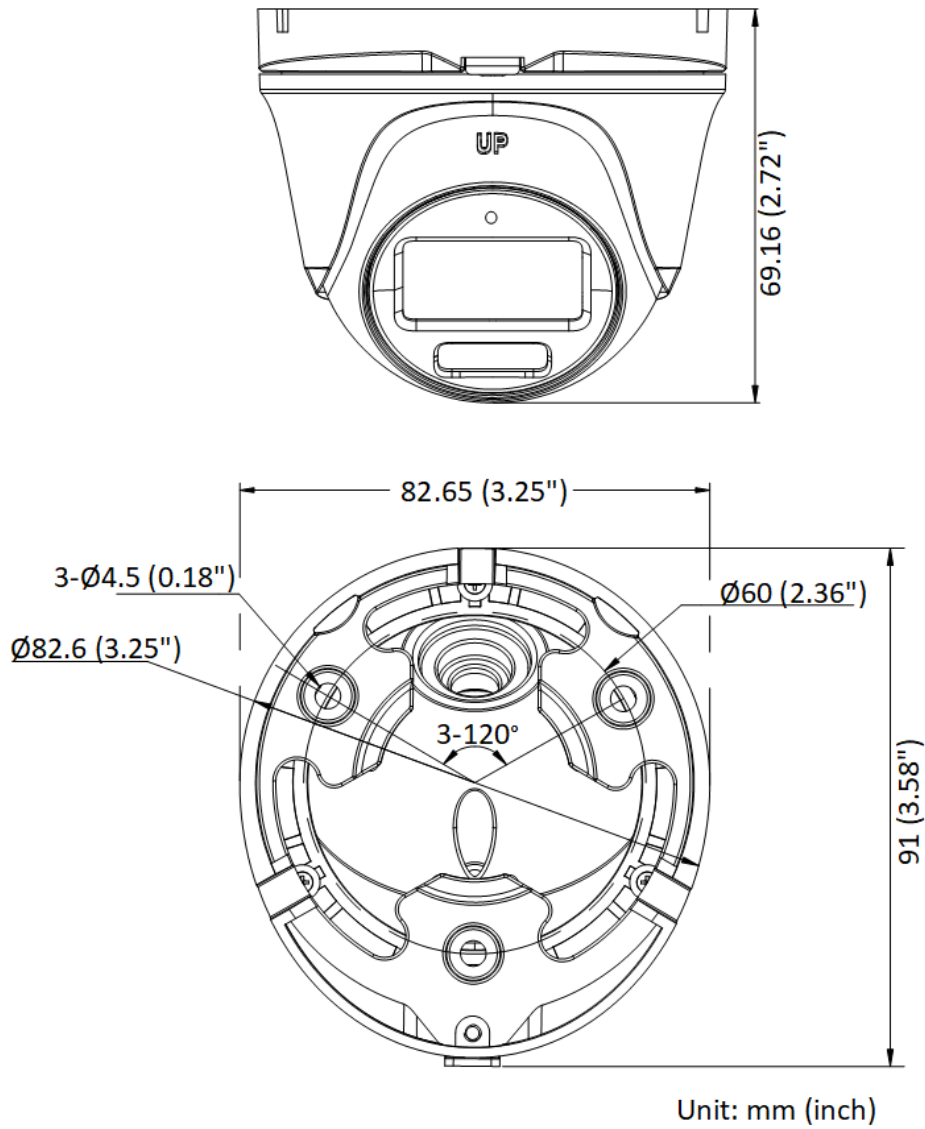

▪ Specification

Camera	
Image Sensor	3K CMOS
Max. Resolution	2960 (H) × 1665 (V)
Min. Illumination	0.01 Lux @ (F2.0, AGC ON), 0 Lux with IR
Shutter Time	PAL: 1/25 s to 1/50,000 s; NTSC: 1/30 s to 1/50,000 s
Day & Night	ICR
Angle Adjustment	Pan: 0 to 360°, Tilt: 0 to 75°, Rotate: 0 to 360°
Signal System	PAL/NTSC
Lens	
Lens Type	2.8 mm and 3.6 mm fixed focal lens
Focal Length & FOV	2.8 mm, horizontal FOV: 104.9°, vertical FOV: 67.3°, diagonal FOV: 129.8° 3.6 mm, horizontal FOV: 81.3°, vertical FOV: 50.7°, diagonal FOV: 102.4°
Lens Mount	M12
Illuminator	
Supplement Light Type	White Light,IR
Supplement Light Range	IR : up to 30 m White Light : up to 20 m
Image	
Image Settings	Brightness, Sharpness, Smart IR
Frame Rate	TVI: 3K @20 fps, 4 MP @25 fps/30 fps, 1080p @25 fps/30 fps AHD: 5 MP @20 fps, 4 MP @25 fps/30 fps CVI: 4 MP @25 fps/30 fps CVBS: PAL/NTSC
Day/Night Mode	Auto/Color/BW (Black and White)
Wide Dynamic Range (WDR)	Digital WDR
Image Enhancement	DWDR/BLC/HLC/Global
White Balance	Auto/Manual
AGC	Yes
Interface	
Video Output	Switchable TVI/AHD/CVI/CVBS
Built-in Microphone	Yes
General	
Material	Metal
Dimension	Ø82.6 mm × 69.16 mm (Ø3.25" × 2.72")
Weight	Approx. 296 g (0.65 lb.)
Operating Condition	-40 °C to 60 °C (-40 °F to 140 °F). Humidity: 90% or less (non-condensation)
Communication	HIKVISION-C
Language	English
Power Supply	12 VDC ± 25% *You are recommended to use one power adapter to supply the power for one camera.
Consumption	Max. 2.9 W
Approval	
Protection	IP66

▪ **Available Model**

THC-T157-LMS(2.8mm)

THC-T157-LMS(3.6mm)

▪ **Dimension**

▪ **Accessory**

▪ **Optional**

DS-1272ZJ-110-TRS Wall mount	DS-1275ZJ-SUS Vertical pole mount	DS-1276ZJ-SUS Corner mount	DS-1280ZJ-XS Junction box	DS-1272ZJ-110-TRS (GREY)#UK Junction box
				
				
DS-1275ZJ-SUS(Grey)#UK Junction box				
				