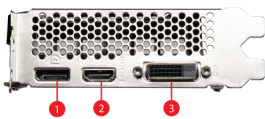

CONNECTIONS

1. DisplayPort
2. HDMI™
3. DL-DVI-D