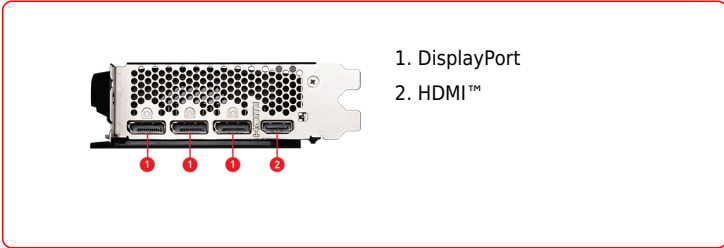

SPECIFICATIONS

CONNECTIONS

- 1. DisplayPort
- 2. HDMI™

FEATURES

Dual Fan

Two fans and a huge heatsink ensure a cool and quiet experience for you.

TORX FAN 4.0

A masterpiece of teamwork, fan blades work in pairs to create unprecedented levels of focused air pressure.

Backplate

A clean-looking backplate reinforces the length of the card.

Zero Frozr

Zero Frozr is the calm before the storm, keeping fans still and maintaining silence until cooling is needed.

MSI Center

The exclusive MSI Center software lets you monitor, tweak and optimize MSI products in real-time.