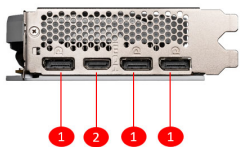

SPECIFICATIONS

Memory	8GB GDDR6
Graphics Engine	NVIDIA® GeForce RTX™ 4060
Bus Standard	PCI Express® Gen 4 x 8
Memory Interface	128-bit
Core Clock Speed(MHz)	Extreme Performance: 2505 MHz (MSI Center) Boost: 2490 MHz
Memory Clock Speed(MHz)	17 Gbps
Maximum Displays	4
G-SYNC™ technology	Y
Power consumption (W)	115 W or 120 W
HDCP Support	Y
Output	DisplayPort x 3 (v1.4a) HDMI™ x 1 (Supports 4K@120Hz HDR and 8K@60Hz HDR and Variable Refresh Rate (VRR) as specified in HDMI™ 2.1a)
Recommended Power Supply (W)	550 W
Digital Maximum Resolution	7680 x 4320
Power Connectors	8-pin x 1
DirectX Version Support	12 Ultimate
OpenGL Version Support	4.6
Card Dimension(mm)	199 x 120 x 41 mm
Weight	546 g / 783 g

CONNECTIONS

1. DisplayPort
2. HDMI™

FEATURES

Dual Fan

Two fans and a huge heatsink ensure a cool and quiet experience for you.

TORX FAN 4.0

A masterpiece of teamwork, fan blades work in pairs to create unprecedented levels of focused air pressure.

Zero Frozr

The fans completely stop when temperatures are relatively low, eliminating all noise.

Reinforcing Backplate

The reinforcing backplate features a flow-through design that provides additional ventilation.