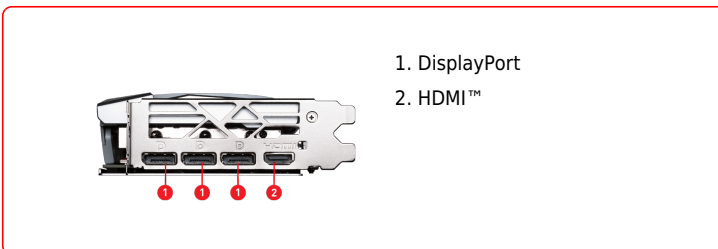

## SPECIFICATIONS

<b>Memory</b>	12GB GDDR6X
<b>Graphics Engine</b>	NVIDIA® GeForce RTX™ 4070 SUPER
<b>Bus Standard</b>	PCI Express® Gen 4
<b>Memory Interface</b>	192-bit
<b>Core Clock Speed(MHz)</b>	Extreme Performance: 2655 MHz (MSI Center) Boost: 2640 MHz
<b>Memory Clock Speed(MHz)</b>	21 Gbps
<b>Maximum Displays</b>	4
<b>G-SYNC™ technology</b>	Y
<b>Power consumption (W)</b>	245 W
<b>Output</b>	DisplayPort x 3 (v1.4a) HDMI™ x 1 (Supports 4K@120Hz HDR, 8K@60Hz HDR, and Variable Refresh Rate as specified in HDMI™ 2.1a)
<b>HDCP Support</b>	Y
<b>Digital Maximum Resolution</b>	7680 x 4320
<b>Recommended Power Supply (W)</b>	650 W
<b>Power Connectors</b>	16-pin x 1
<b>DirectX Version Support</b>	12 Ultimate
<b>OpenGL Version Support</b>	4.6
<b>Card Dimension(mm)</b>	307 x 125 x 46 mm
<b>Weight</b>	972g / 1585 g

## CONNECTIONS

1. DisplayPort
2. HDMI™