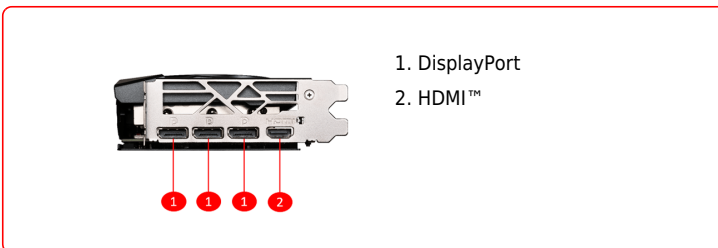

## SPECIFICATIONS

<b>Memory</b>	12GB GDDR6X
<b>Graphics Engine</b>	NVIDIA® GeForce RTX™ 4070 SUPER
<b>Bus Standard</b>	PCI Express® Gen 4
<b>Memory Interface</b>	192-bit
<b>Core Clock Speed(MHz)</b>	Extreme Performance: 2655 MHz (MSI Center) Boost: 2640 MHz
<b>Memory Clock Speed(MHz)</b>	21 Gbps
<b>Maximum Displays</b>	4
<b>G-SYNC™ technology</b>	Y
<b>Power consumption (W)</b>	245W
<b>HDCP Support</b>	Y
<b>Output</b>	DisplayPort x 3 (v1.4a) HDMI™ x 1 (Supports 4K@120Hz HDR and 8K@60Hz HDR and Variable Refresh Rate (VRR) as specified in HDMI 2.1a)
<b>Recommended Power Supply (W)</b>	650 W
<b>Digital Maximum Resolution</b>	7680 x 4320
<b>Power Connectors</b>	16-pin x 1
<b>DirectX Version Support</b>	12 Ultimate
<b>OpenGL Version Support</b>	4.6
<b>Card Dimension(mm)</b>	307 x 125 x 46 mm
<b>Weight</b>	972 g / 1585 g

## CONNECTIONS