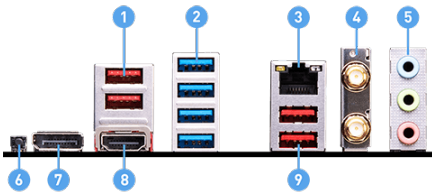

SPECIFICATIONS

Model Name	PRO B650M-A WIFI
CPU Support	Supports AMD Ryzen™ 7000 Series Desktop Processors
CPU Socket	Socket AM5
Chipset	AMD B650 Chipset
Expansion Slots	2x PCIe 4.0 x16 slots 1x PCIe 3.0 x1 slot
Display Interface	Support 4K@60Hz as specified in HDMI™ 2.1, DisplayPort 1.4 - Requires Processor Graphics
Memory Support	4 DIMMs, Dual Channel DDR5-7200+MHz (OC)
Storage	2x M.2 Gen4 x4 64Gbps slots, 4x SATA 6Gbps ports
USB ports	5x USB 3.2 Gen 2 10Gbps (4 Type-A + 1 Type-C), 6x USB 3.2 Gen 1 5Gbps (6 Type-A), 4x USB 2.0
LAN	Realtek® 8125BG 2.5G LAN
Wireless / Bluetooth	AMD® Wi-Fi 6E, Bluetooth 5.2
Audio	8-Channel (7.1) HD Audio with Audio Boost

FEATURES

- 
Latest DDR5 Memory
 A huge step of DDR performance enhancement with the latest DDR5 memory and MSI Memory Boost technology.
- 
Lightning Gen4 Solution
 The latest Gen4 PCI-E and M.2 solution with up to 64GB/s bandwidth for maximum transfer speed.
- 
Wi-Fi 6E
 The latest wireless solution supports 6GHz spectrum, MU-MIMO and BSS color technology, delivering speeds up to 2400Mbps.
- 
Extended Heatsink Design
 MSI extended PWM heatsink and enhanced circuit design ensures even high-end processors to run in full speed.
- 
M.2 Shield FROZR
 Strengthened built-in M.2 thermal solution. Keeps M.2 SSDs safe while preventing throttling, making them run faster.
- 
2.5G Network Solution
 Featuring premium 2.5G LAN to deliver better network experience.
- 
EZ Debug LED
 Easiest way to troubleshoot.
- 
Memory Boost
 Advanced technology to deliver pure data signals for the best performance, stability and compatibility.
- 
Core Boost
 With premium layout and fully digital power design to support more cores and provide better performance.

CONNECTIONS

1. USB 3.2 Gen 2 10Gbps (Type-A)
2. USB 3.2 Gen 1 5Gbps (Type-A)
3. 2.5G LAN
4. Wi-Fi / Bluetooth
5. Audio connectors
6. Flash BIOS Button
7. DisplayPort
8. HDMI™
9. USB 3.2 Gen 2 10Gbps (Type-A)