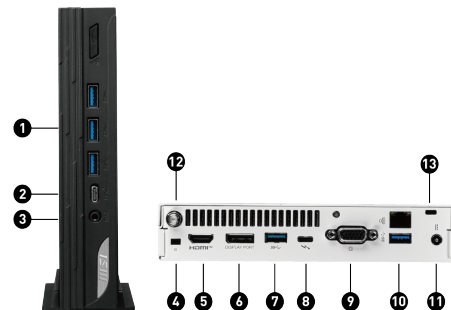

CONNECTIONS

1. 3x USB 3.2 Gen 1 Type A	2. 1x USB 3.2 Gen 2 Type C
3. 1x Mic-in/Headphone-out combo	4. 1x External Power Switch
5. 1x HDMI™ out (2.0b)	6. 1x DisplayPort (1.4)
7. 1x USB 3.2 Gen 1 Type A	8. 1x Thunderbolt 4
9. 1x D-Sub (VGA) (Switchable to COM port for option)	10. 1x USB 3.2 Gen 1 Type A / 1x RJ45 (2.5G LAN)
11. 1x DC Jack	12. 1x WiFi Antenna
13. 1x Kensington Lock