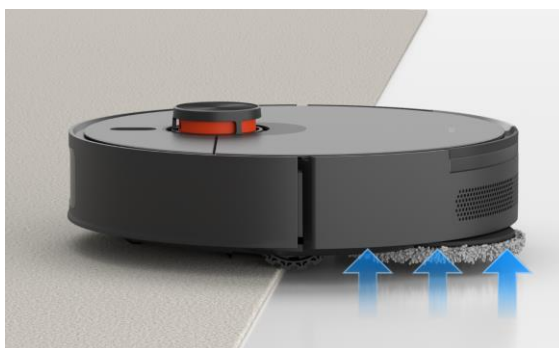

- Dual-pad mopping for better stains removal
- 6000Pa Powerful suction fan blower
- 5200mAh battery, up to 170 minutes of continuous cleaning

EU Black: SKU: BHR8158EU ID: 54784

EN White: SKU: BHR8154GB ID: 54780

EN Black: SKU: BHR8153GB ID: 54779

Smart cleaning

- Precise laser-guided edge vacuuming and mopping
 - Smart carpet detection with auto mop pad raising
-

Your virtual home

- Support APP control
- Support Google & Alexa

Xiaomi Robot Vacuum S20+

Dual mop pads

Precise laser-guided edge vacuuming and mopping

Obstacle avoidance

Smart carpet detection with auto mop pad raising

6000Pa Powerful suction fan blower

APP control

Specification

Navigation System	LDS
Obstacle avoidance	Obstacle avoidance
Mopping	Dual mopping
Carpet identification	√
Automatic Mop Lifting	√
Battery	5200mAh
Powerful suction	6000Pa
Dust box capacity of sweeper	450mL
Water tank capacity of sweeper	290mL
APP	<ul style="list-style-type: none">• Track Cleaning Progress• Selected Room Cleaning• Zoned cleaning• Virtual Wall• Multi-floor Maps
Google/Alexa	√