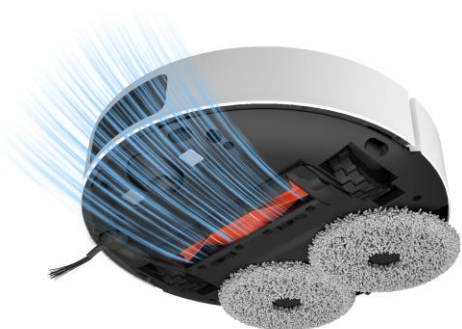

- Dual-pad mopping for better stains removal
- 6000Pa Powerful suction fan blower
- 5200mAh battery, up to 170 minutes of continuous cleaning

EU Black: SKU: BHR8158EU ID: 54784

EN White: SKU: BHR8154GB ID: 54780

EN Black: SKU: BHR8153GB ID: 54779

Smart cleaning

- Precise laser-guided edge vacuuming and mopping
 - Smart carpet detection with auto mop pad raising
-

Your virtual home

- Support APP control
- Support Google & Alexa

Xiaomi Robot Vacuum S20+

Dual mop pads

Precise laser-guided edge vacuuming and mopping

Obstacle avoidance

Smart carpet detection with auto mop pad raising

6000Pa Powerful suction fan blower

APP control

Specification

Navigation System	LDS
Obstacle avoidance	Obstacle avoidance
Mopping	Dual mopping
Carpet identification	√
Automatic Mop Lifting	√
Battery	5200mAh
Powerful suction	6000Pa
Dust box capacity of sweeper	450mL
Water tank capacity of sweeper	290mL
APP	<ul style="list-style-type: none">• Track Cleaning Progress• Selected Room Cleaning• Zoned cleaning• Virtual Wall• Multi-floor Maps
Google/Alexa	√