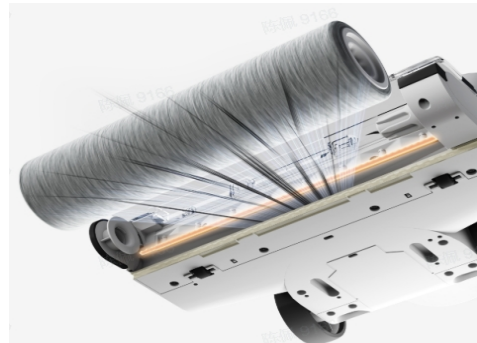

## Reduce hair clumping

- Scraper has densely-packed teeth

---

# Xiaomi Truclean W20 Wet Dry Vacuum

Impressive dirt removal

Fast mopping at a rate of 500rpm

Hard-to-reach edges and corners

Scraper has densely-packed teeth

No need to hand-wash

Enough to clean a large house