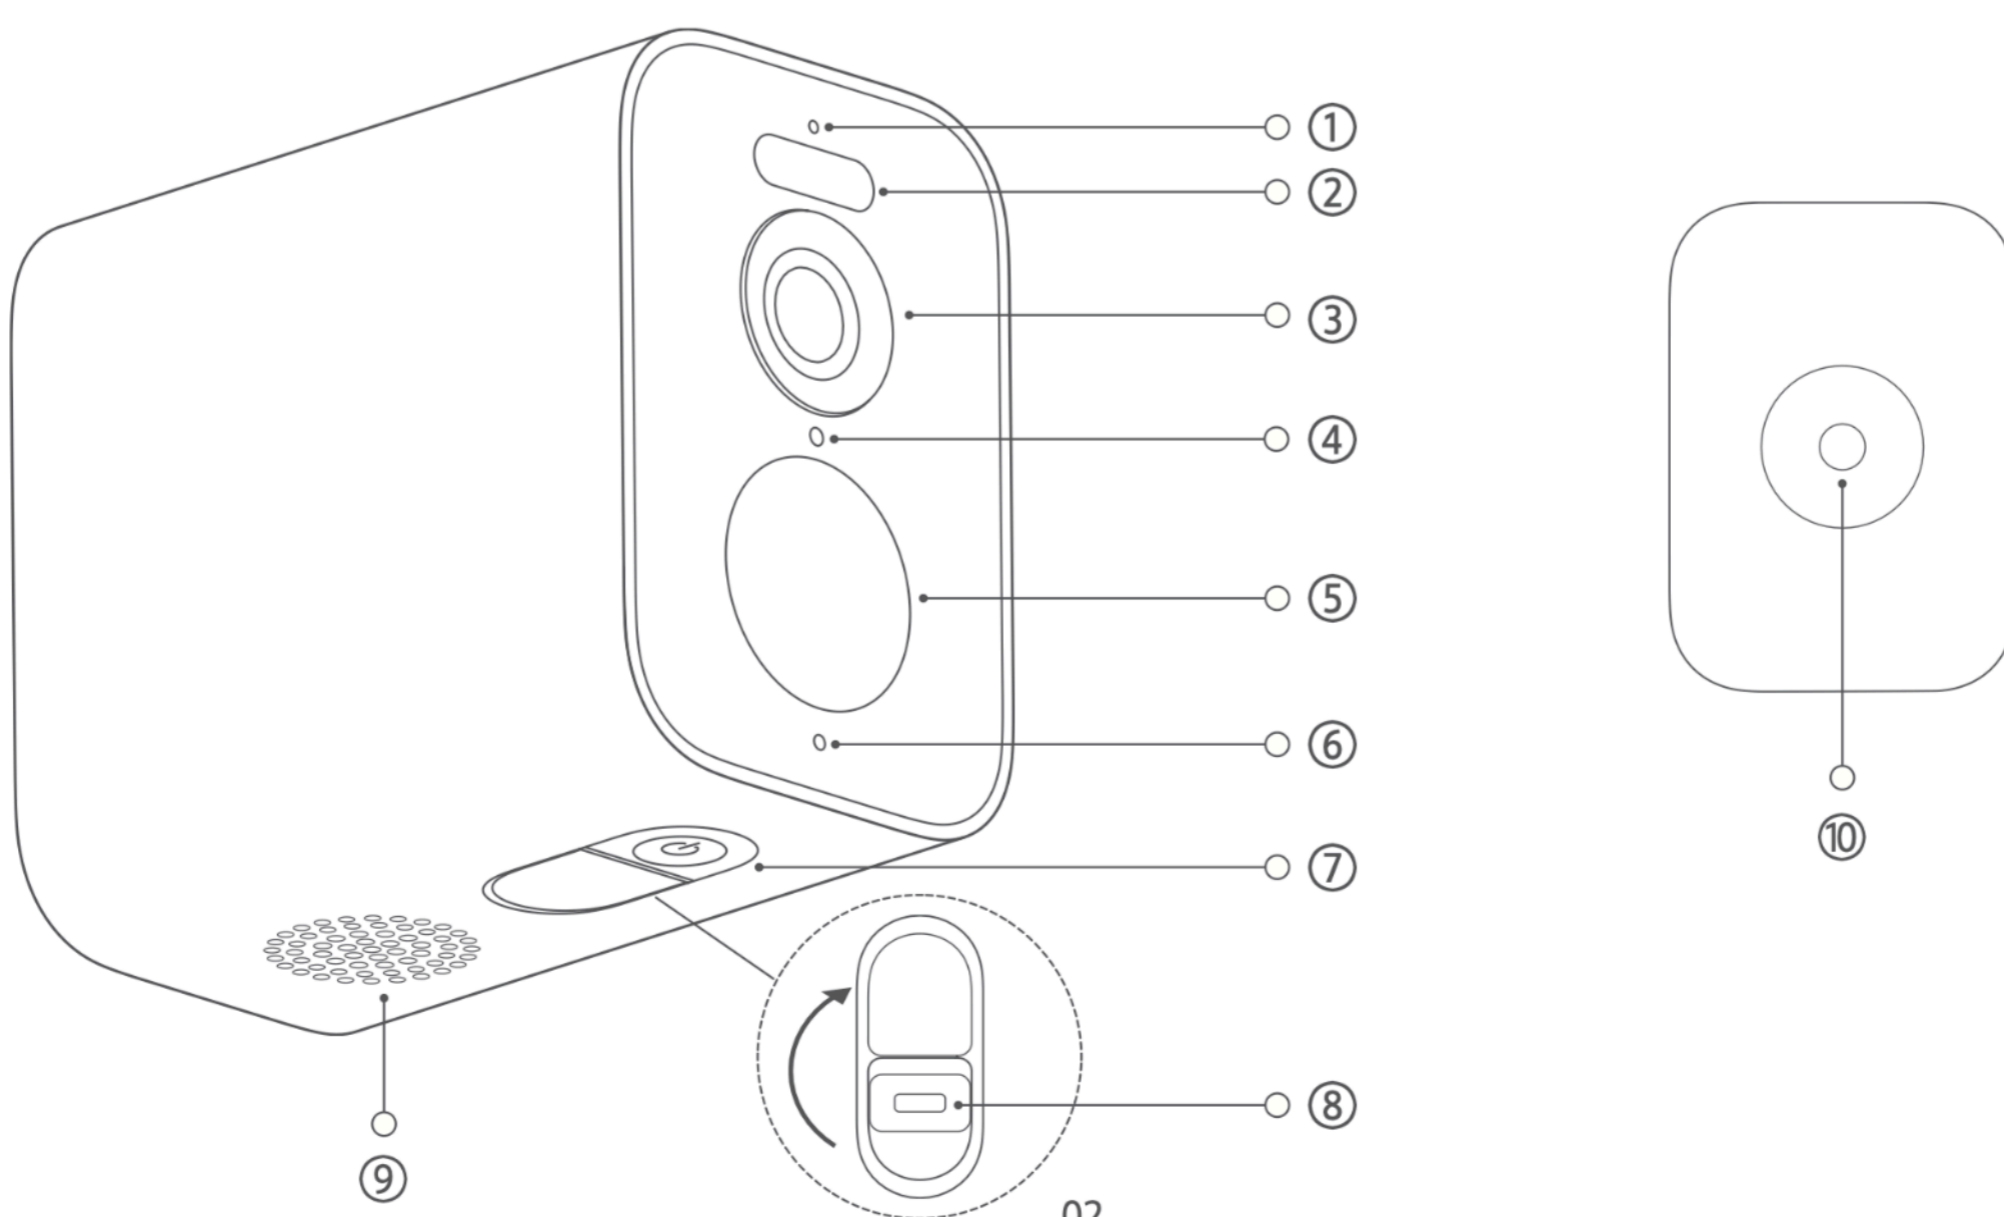

136-degree FOV

Increases the coverage area for capturing.

8GB onboard storage

Allows storing recorded video content on the device.

Multiple Usage Scenarios

Specifications

Rated Input:	5 V 2A
IP Rating:	IP67
Aperture:	f/1.6
Lens Viewing Angle:	136°
Video Codec:	H.264
Resolution:	2560 × 1440
Storage:	8GB emmc
Operating Temperature:	-20°C to 55°C
Wi-Fi Maximum Output:	< 20 dBm
Wireless Connectivity:	2.4 GHz Wi-Fi

8

- 1. Camera
- 2. Mounting bracket
- 3. Charging cable
- 4. Installation positioning stickers
- 5. Expansion bolts x4
- 6. Screws x4
- 7. Warning stickers
- 8. User manual

- 1. Indicator light
- 2. White light
- 3. Camera
- 4. Photosensitive sensor
- 5. Thermal sensor
- 6. Microphone
- 7. Configuration button
- 8. Type-C power interface
- 9. Speaker
- 10. Mounting holes for the bracket