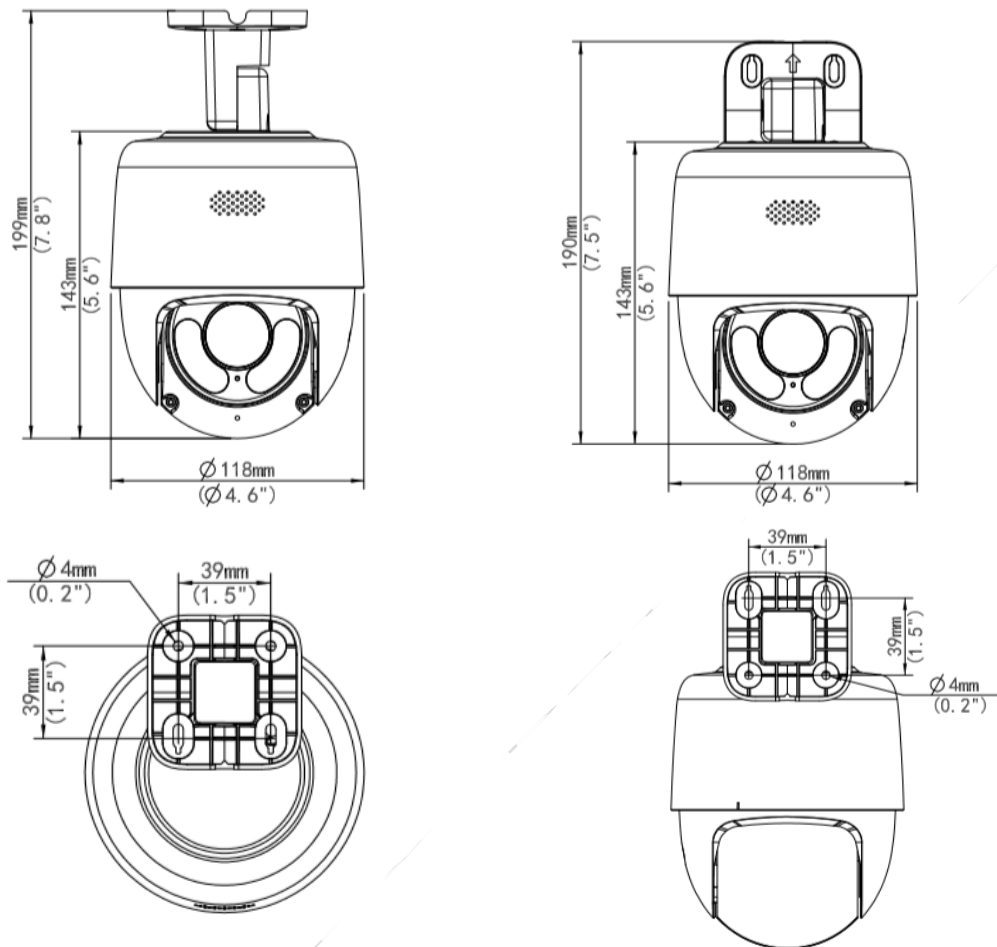

Dimensions

www.uniview.com/uniarch

©2023 Zhejiang Uniview Technologies Co., Ltd. All rights reserved.

*Product specifications and availability are subject to change without notice.