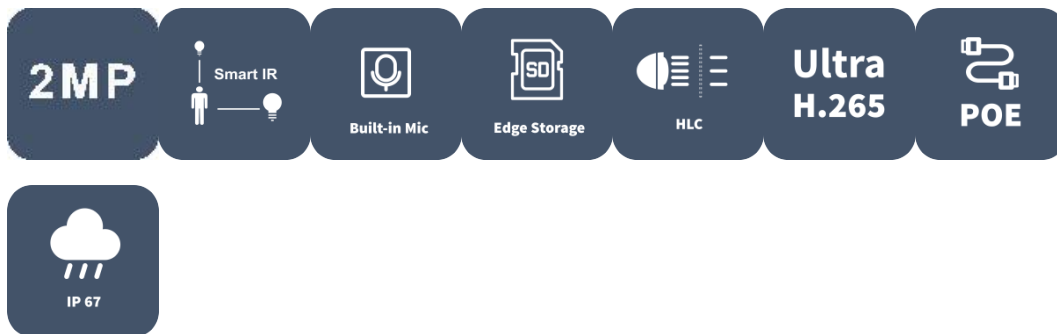

# 2MP Fixed IR Bullet Network Camera

IPC2122LB-ASF28(40)K-A

## Features

- High quality image with 2MP, 1/2.9"CMOS sensor
- 2MP (1920\*1080)@30/25fps; 720P (1280\*720)@30/25fps
- Ultra H.265, H.265, H.264
- Built-in Mic
- Smart IR, up to 30m (98ft) IR distance
- Day/night functionality
- 2D/3D DNR (Digital Noise Reduction)
- Supports Micro SD card
- DC12V or PoE(IEEE 802.3af) power supply
- IP67 protection
- 3-Axis

## Specifications

Camera	Description
Max Resolution	2MP
Sensor	1/2.9" CMOS
Min. Illumination	Colour:0.01 lux (F2.0, AGC ON) 0 lux with IR on
Day/Night	IR-cut filter with auto switch (ICR)
Shutter	Auto/Manual, 1 ~ 1/100000s
Adjustment Angle	Pan: 0° ~ 360°, Tilt: 0° ~ 90°, Rotate: 0° ~ 360°
S/N	>52dB
WDR	DWDR
Lens	Description
Focal Length	IPC2122LB-ASF28K-A:2.8 mm IPC2122LB-ASF40K-A:4.0 mm
Iris Type	Fixed
Iris	F2.0
Field of View (H)	IPC2122LB-ASF28K-A:101.1° IPC2122LB-ASF40K-A:83.7°
Field of View (V)	IPC2122LB-ASF28K-A:55.0° IPC2122LB-ASF40K-A:44.6°
Field of View (D)	IPC2122LB-ASF28K-A:111.0° IPC2122LB-ASF40K-A:89.1°
DORI	Description
DORI Distance(Lens)	IPC2122LB-ASF28K-A:2.8mm IPC2122LB-ASF40K-A:4.0mm
DORI Distance(Detect)	IPC2122LB-ASF28K-A:45.0m(147.6ft) IPC2122LB-ASF40K-A:64.3m(210.9ft)
DORI Distance(Observe)	IPC2122LB-ASF28K-A:18.0m(59.1ft) IPC2122LB-ASF40K-A:25.7m(84.4ft)
DORI Distance(Recognize)	IPC2122LB-ASF28K-A:9.0m(29.5ft) IPC2122LB-ASF40K-A:12.9m(42.2ft)