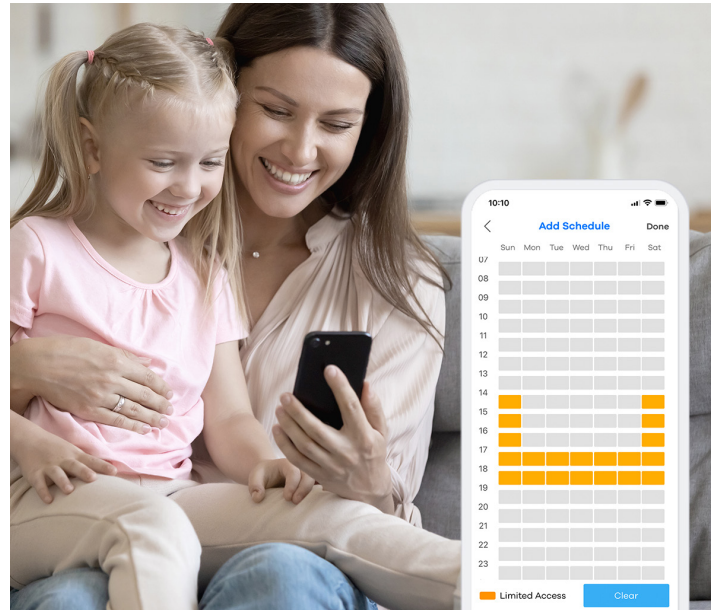

Mount your Multy anywhere you like

Place Multy nodes across your home in corridors, kitchen, rooms, and more. Place it anywhere in your home, Multy M1 is designed for all your decoration needs!

Faster to setup, simpler to manage

One Zyxel Multy app does it all, giving you full control over everything that happens on your network, anytime and anywhere! Simply follow the on-screen instructions. the app will take care of the rest, getting your network up and running in minutes.

Safeguard your kids for internet safety

- Block or allow specific group based on time schedule.
- Flexible override Internet access for specific device group
- Set Internet limitation for your child.
- Support intervals in schedule settings and timer