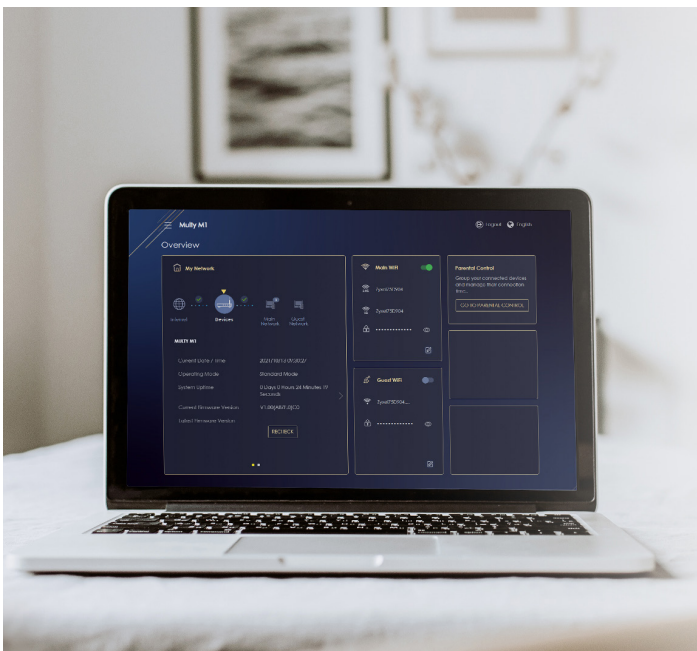

Get the network all set up from a web browser

The web-based interface enables you to manage your network on a computer and access advanced features. Including wired & wireless setup and management, diagnose and speed test, access control, guest network management, new firmware notification and upgrade.