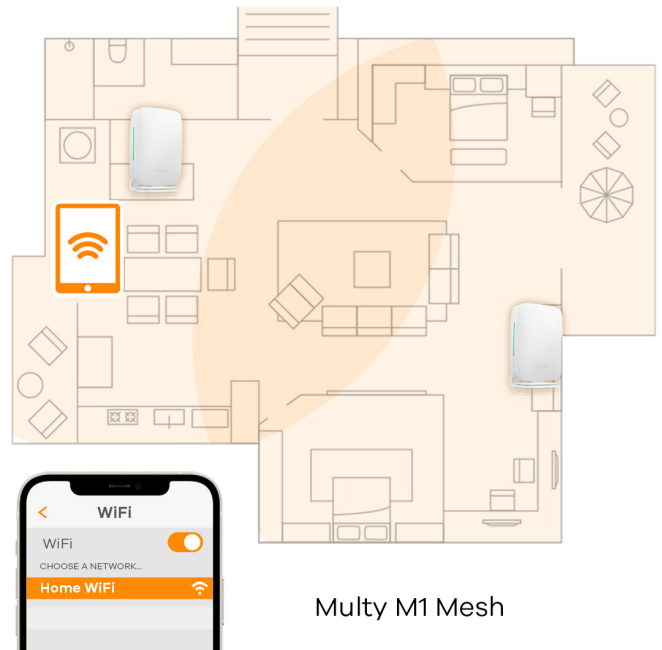

Exceptional WiFi coverage throughout your home

AX1800 WiFi 6 optimized efficiency and throughput

Flexible wired and wireless connection

Hassle-free installation and management with Multy APP

Designed to be mounted anywhere

Amazon Alexa Voice Control

Benefits

Optimized Mesh powered by WiFi 6

Multy M1 is powered by the latest WiFi 6 technology, with 4 times of data efficiency and capacity improvement to serve more connected networking devices. Offers insanely fast WiFi throughput for improved gaming, streaming, and smart home experience.

One WiFi name for seamless roaming

Multy M1 creates a single wireless network name and password, allowing you to roam, work and play freely throughout your home without the need to reconnect to another network.