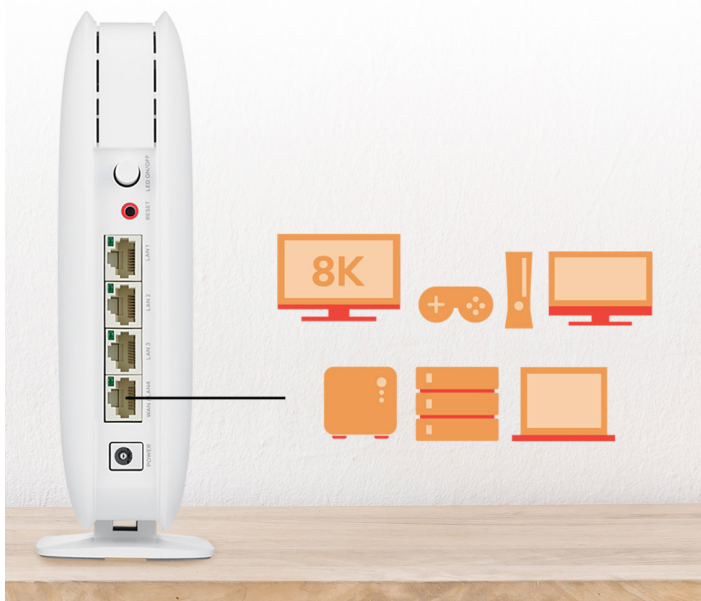

WiFi 6 Technology heralds a new era

Multy M1 is powered with the latest WiFi 6 technology which has been designed to offer faster and efficient connections especially in device dense environments. Featuring the Multy app, an intuitive tool allowing you to view your home network, set parental controls, configure WiFi, and much more.

Amazon Alexa Voice Control

Benefits

Optimized Mesh powered by WiFi 6

Multy M1 is powered by the latest WiFi 6 technology, with 4 times of data efficiency and capacity improvement to serve more connected networking devices. Offers insanely fast WiFi throughput for improved gaming, streaming, and smart home experience.

One WiFi name for seamless roaming

Multy M1 creates a single wireless network name and password, allowing you to roam, work and play freely throughout your home without the need to reconnect to another network.

Flexible wired and wireless connection

Operate your local network at full capacity with Gigabit solution! Each Multy M1 device equipped with four gigabit Ethernet LAN ports, which can be used to connect to more devices like media servers, NAS storage devices, switches, and other Smart Home devices.