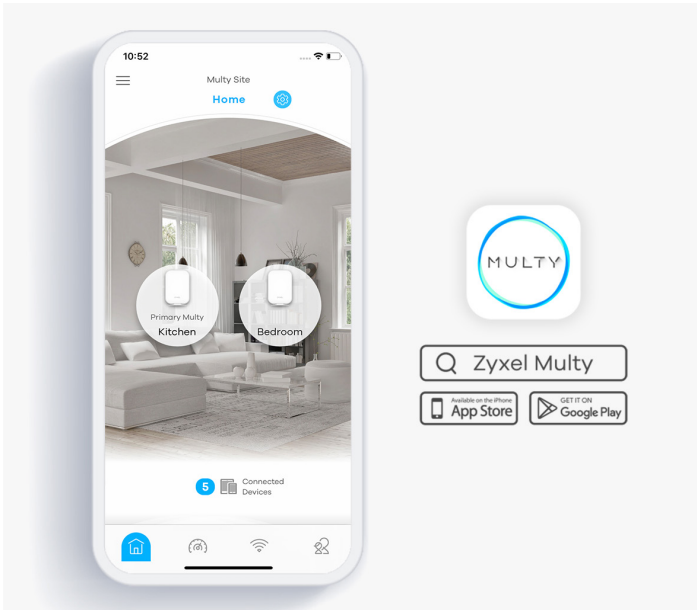

Faster to setup, simpler to manage

One Zyxel Multy app does it all, giving you full control over everything that happens on your network, anytime and anywhere! Simply follow the on-screen instructions. the app will take care of the rest, getting your network up and running in minutes.