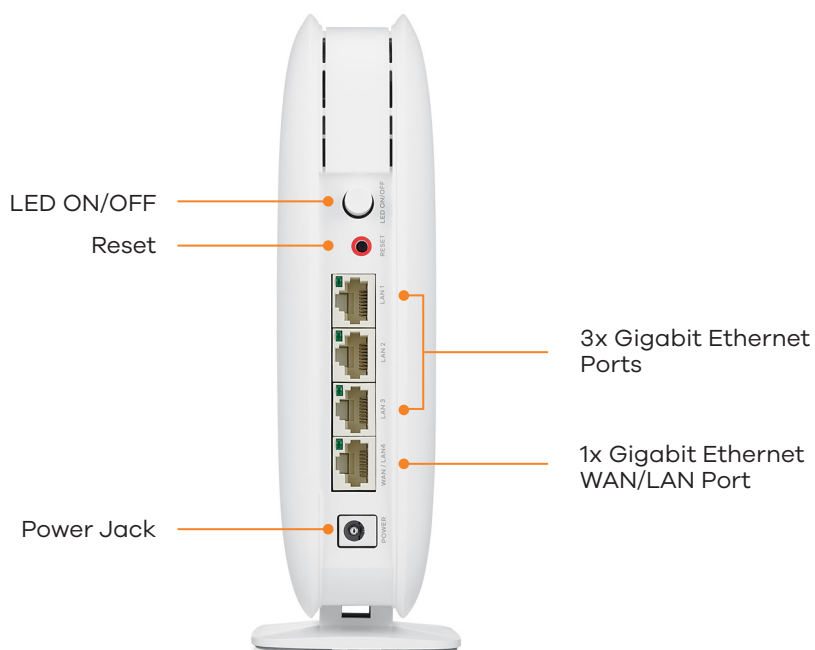

Interface

Wall-mount Kit Scenario

Download App

Q Zyxel Multy

For more product information, visit us on the web at www.zyxel.com

Copyright © 2023 Zyxel and/or its affiliates. All rights reserved.
All specifications are subject to change without notice.