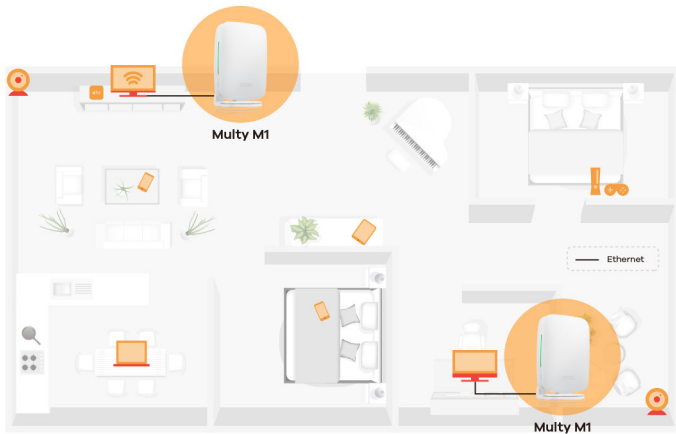

Exceptional WiFi coverage throughout your home

AX1800 WiFi 6 optimized efficiency and throughput

Flexible wired and wireless connection

Hassle-free installation and management with Multy APP

Designed to be mounted anywhere

One WiFi name for seamless roaming

Multy M1 creates a single wireless network name and password, allowing you to roam, work and play freely throughout your home without the need to reconnect to another network.