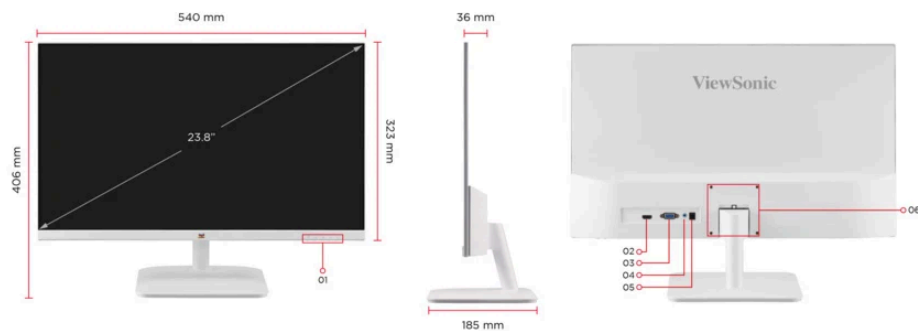

## Key Features

- SuperClear® IPS panel
- Full HD 1080p resolution
- 100Hz Variable Refresh Rate delivers fluid visuals
- 1ms (MPRT) response time for precision
- Built-in Low Blue Light Screen for comfortable viewing

1. Menu Control
2. HDMI
3. VGA
4. 3.5mm Audio Out
5. DC In
6. VESA Compatible(Wall Mount 75 x 75 mm)

**Visit Us**

[www.viewsonic.com](http://www.viewsonic.com)

**DISPLAY**

|                                   |   |
|-----------------------------------|---|
| Display Size (in.):               | 24  |
| Viewable Area (in.):              | 23.8  |
| Panel Type:                       | IPS Technology  |
| Resolution:                       | 1920 x 1080   |
| Resolution Type:                  | FHD (Full HD)   |
| Static Contrast Ratio:            | 1,000:1 (typ)   |
| Dynamic Contrast Ratio:           | 50M:1   |
| Light Source:                     | LED   |
| Brightness:                       | 250 cd/m <sup>2</sup> (typ)                               |
| Colors:                           | 16.7M   |
| Color Space Support:              | 8 bit (6 bit + FRC)                                       |
| Aspect Ratio:                     | 16:9  |
| Response Time (MPRT):             | 1ms   |
| Viewing Angles:                   | 178° horizontal, 178° vertical                            |
| Backlight Life (Hours):           | 30000 Hrs (Min)   |
| Curvature:                        | Flat  |
| Refresh Rate (Hz):                | 100   |
| Variable Refresh Rate Technology: | Yes   |
| Low Blue Light:                   | Hardware and software solution                            |
| Flicker-Free:                     | Yes   |
| Color Gamut:                      | NTSC: 75% size (Typ) sRGB: 105% size / 99% coverage (Typ) |
| Pixel Size:                       | 0.275 mm (H) x 0.275 mm (V)                               |
| Surface Treatment:                | Anti-Glare, Hard Coating (3H)                             |