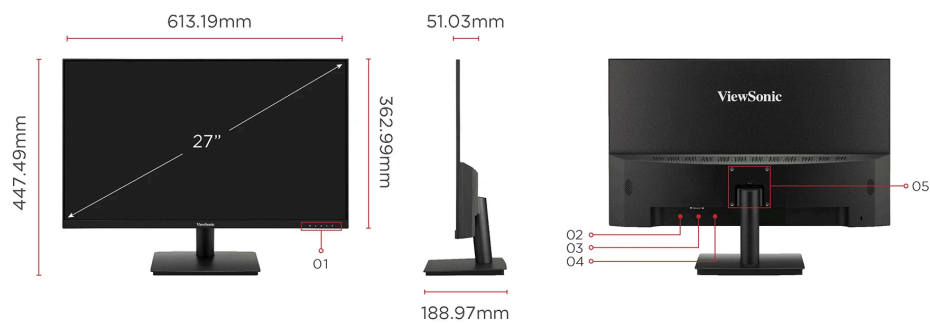

ViewSonic® LCD DISPLAY VA270-H

Key Features

- SuperClear® IPS panel
- Full HD 1080p resolution
- 100Hz Variable refresh rate delivers fluid visuals
- 1ms (MPRT) response time for precision
- HDMI and VGA inputs for flexible connectivity

Product Description

The ViewSonic VA270-H is a 27" Full HD monitor featuring HDMI and VGA inputs for business and home use. The optimal screen performance and comfortable viewing without tearing or stuttering are delivered through variable refresh rate, Eye ProTech technology, and various ViewMode presets. Experience truly seamless multitasking on just one screen with a VESA-compatible mount at a low power consumption.

1. Menu Control Panel
2. HDMI
3. VGA
4. Power In
5. VESA Compatible(Wall Mount 75 x 75mm)

Visit Us

www.viewsonic.com

DISPLAY

Display Size (in.):	27
Viewable Area (in.):	27
Panel Type:	IPS Technology
Resolution:	1920 x 1080
Resolution Type:	FHD (Full HD)
Static Contrast Ratio:	1,000:1 (typ)
Dynamic Contrast Ratio:	50M:1
Light Source:	LED
Brightness:	250 cd/m ² (typ)
Colors:	16.7M
Color Space Support:	8 bit (6 bit + FRC)
Aspect Ratio:	16:9
Response Time (MPRT):	1ms
Viewing Angles:	178° horizontal, 178° vertical
Backlight Life (Hours):	30000 Hrs (Min)
Curvature:	Flat
Refresh Rate (Hz):	100
Variable Refresh Rate Technology:	Yes
Low Blue Light:	Software solution
Flicker-Free:	Yes
Color Gamut:	NTSC: 72% size (Typ) sRGB: 104% size (Typ)
Pixel Size:	0.311 mm (H) x 0.311 mm (V)
Surface Treatment:	Anti-Glare, Hard Coating (3H)

WEIGHT (METRIC)

Net (kg):	3.5
Net Without Stand (kg):	3.2
Gross (kg):	4.7

DIMENSIONS (IMPERIAL) (WXHxD)

Packaging (in.):	26.6 x 18 x 4
Physical (in.):	24.14 x 17.62 x 7.44
Physical Without Stand (in.):	24.14 x 14.29 x 2.01