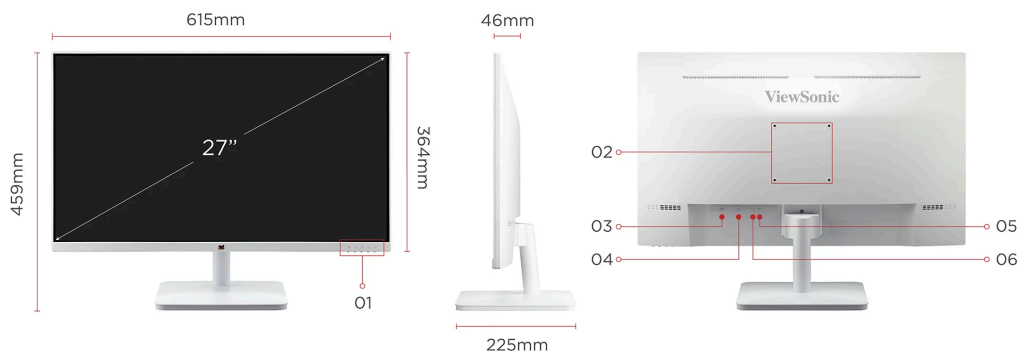

ViewSonic® LCD DISPLAY

VA2732-H-W

Key Features

- SuperClear® IPS panel
- Full HD 1080p resolution
- 1ms (MPRT) response time for precision
- 100Hz Variable refresh rate delivers fluid visuals
- Eye ProTech+ for always-on eye protection

Product Description

The ViewSonic VA2732-H-W is a 27" Full HD monitor featuring HDMI and VGA inputs for business and home use. The optimal screen performance and comfortable viewing without tearing or stuttering are delivered through variable refresh rate, Eye ProTech+ eye-care technology, and various ViewMode presets. Experience truly seamless on just one screen with a VESA-compatible mount at a low power consumption.

1. Menu Control Panel
2. VESA Compatible(Wall Mount 100 x 100mm)
3. HDMI
4. VGA
5. Power In
6. Audio Out

Visit Us

www.viewsonic.com

DISPLAY

Display Size (in.):	27
Viewable Area (in.):	27
Panel Type:	IPS Technology
Resolution:	1920 x 1080
Resolution Type:	FHD (Full HD)
Static Contrast Ratio:	1,000:1 (typ)
Dynamic Contrast Ratio:	50M:1
Light Source:	LED
Brightness:	250 cd/m ² (typ)
Colors:	16.7M
Color Space Support:	8 bit (6 bit + FRC)
Aspect Ratio:	16:9
Response Time (MPRT):	1ms
Viewing Angles:	178° horizontal, 178° vertical
Backlight Life (Hours):	30000 Hrs (Min)
Curvature:	Flat
Refresh Rate (Hz):	100
Variable Refresh Rate Technology:	Yes
Low Blue Light:	Hardware and software solution
Flicker-Free:	Yes
Color Gamut:	NTSC: 77% size (Typ) sRGB: 109% size / 99% coverage (Typ)
Pixel Size:	0.311 mm (H) x 0.311 mm (V)
Surface Treatment:	Anti-Glare, Hard Coating (3H)