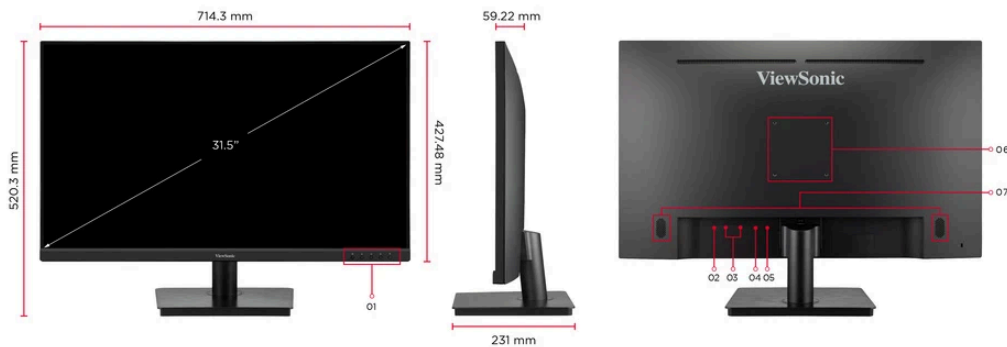

LCD DISPLAY

VA3208-4K-MHD

Key Features

- 4K UHD 3840 x 2160 resolution
- SuperClear® VA panel
- HDR10 delivers stellar contrast and color accuracy
- Dual HDMI and DisplayPort inputs for flexible connectivity
- Eye ProTech for comfortable viewing

1. Menu Control Panel
2. Power In
3. HDMI*2
4. DisplayPort
5. Audio Out
6. VESA Compatible(Wall Mount 100 x 100mm)

7. Speakers

Visit Us

www.viewsonic.com

DISPLAY

Display Size (in.):	32
Viewable Area (in.):	31.5
Panel Type:	VA Technology
Resolution:	3840 x 2160
Resolution Type:	UHD (Ultra HD)
Static Contrast Ratio:	3,000:1 (typ)
Dynamic Contrast Ratio:	50M:1
High Dynamic Range:	HDR10
Light Source:	LED
Brightness:	300 cd/m ² (typ)
Colors:	16.7M
Color Space Support:	8 bit true
Aspect Ratio:	16:9
Response Time (Typical GTG):	4ms
Viewing Angles:	178° horizontal, 178° vertical
Backlight Life (Hours):	30000 Hrs (Min)
Curvature:	Flat
Refresh Rate (Hz):	60
Low Blue Light:	Software solution
Flicker-Free:	Yes
Color Gamut:	NTSC: 72% size (Typ) sRGB: 104% size (Typ)
Pixel Size:	0.182 mm (H) x 0.182 mm (V)
Surface Treatment:	Anti-Glare, Hard Coating (3H)

COMPATIBILITY

PC Resolution (max):	3840x2160
Mac® Resolution (max):	3840x2160
PC Operating System:	Windows 10/11 certified; macOS tested
Mac® Resolution (min):	3840x2160

CONNECTOR

3.5mm Audio Out:	1
HDMI 2.0 (with HDCP 2.2):	2
DisplayPort:	1
Power in:	DC Socket (Center Positive)

VIDEO INPUT

Digital Sync:	TMDS - HDMI (v2.0), PCI-E - DisplayPort (v1.4)
---------------	--

ERGONOMICS

Tilt (Forward/Back):	-5° / 20°
----------------------	-----------

WEIGHT (IMPERIAL)

Net (lbs):	14.6
Net Without Stand (lbs):	12.1
Gross (lbs):	18.1