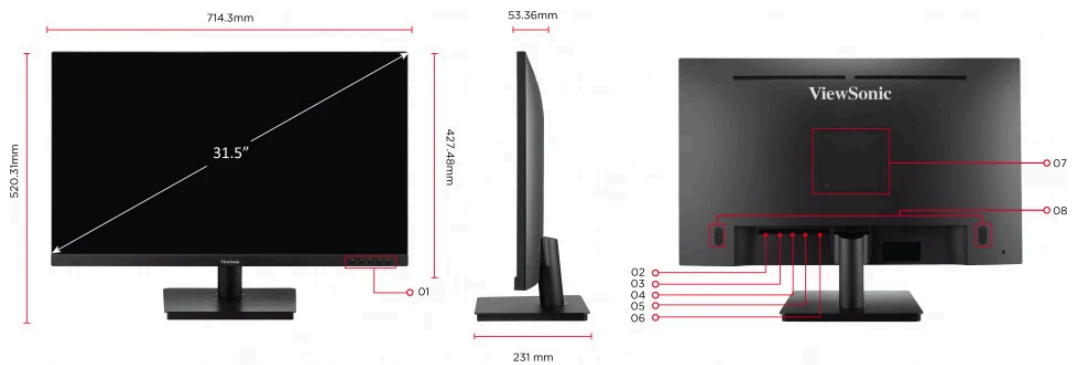

LCD DISPLAY

VA3209U-4K

Key Features

- SuperClear® IPS panel
- 4K UHD 3840 x 2160 resolution
- HDMI, Display Port, and USB-C inputs for simple connectivity and 65W power delivery
- HDR10 delivers stellar contrast and color accuracy
- Eyecare technology for comfortable viewing

1. Menu Control Panel
2. Power In
3. HDMI*2
4. Display Port
5. Type C
6. Audio Out

7. VESA Compatible(Wall Mount 100 x 100 mm)
8. Speakers

Visit Us

www.viewsonic.com

DISPLAY

Display Size (in.):	32
Viewable Area (in.):	31.5
Panel Type:	IPS Technology
Resolution:	3840 x 2160
Resolution Type:	UHD (Ultra HD)
Static Contrast Ratio:	1,000:1 (typ)
Dynamic Contrast Ratio:	50M:1
High Dynamic Range:	HDR10
Light Source:	LED
Brightness:	350 cd/m ² (typ)
Colors:	1.07B
Color Space Support:	10 bit (8 bit + A-FRC)
Aspect Ratio:	16:9
Response Time (Typical GTG):	4ms
Viewing Angles:	178° horizontal, 178° vertical
Backlight Life (Hours):	30000 Hrs (Min)
Curvature:	Flat
Refresh Rate (Hz):	60
Low Blue Light:	Software solution
Flicker-Free:	Yes
Color Gamut:	NTSC: 91% size (Typ) sRGB: 128% size / 99% coverage (Typ)
Pixel Size:	0.182 mm (H) x 0.182 mm (V)
Surface Treatment:	Anti-Glare, Hard Coating (3H)
COMPATIBILITY	
PC Resolution (max):	3840x2160
Mac® Resolution (max):	3840x2160
PC Operating System:	Windows 10/11 certified; macOS tested
Mac® Resolution (min):	3840x2160
CONNECTOR	
USB 3.2 Type C DisplayPort Alt mode only :	1 (65W power charger)
3.5mm Audio Out:	1
HDMI 2.0 (with HDCP 2.2):	2
DisplayPort:	1
Power in:	DC Socket (Center Positive)
AUDIO	
Internal Speakers:	2.5Watts x2
POWER	
Eco Mode (Conserve):	27W
Eco Mode (optimized):	35W
Consumption (typical):	43W
Consumption (max):	47W
Voltage:	AC 100-240V
Stand-by:	0.5W
Power Supply:	External Power Adaptor
ADDITIONAL HARDWARE	
Kensington Lock Slot:	1