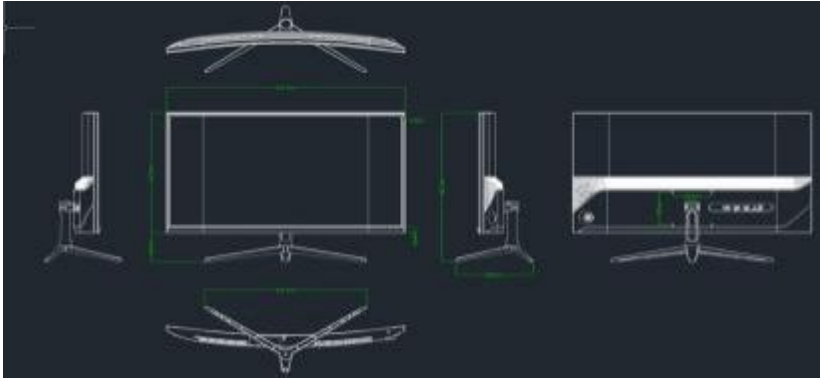

Dimensions(mm)

Rev 002.000 © 2022 Dahua. All rights reserved. Design and specifications are subject to change without notice.
The images, specifications and information mentioned in the document are only for reference, and might differ from the actual product.