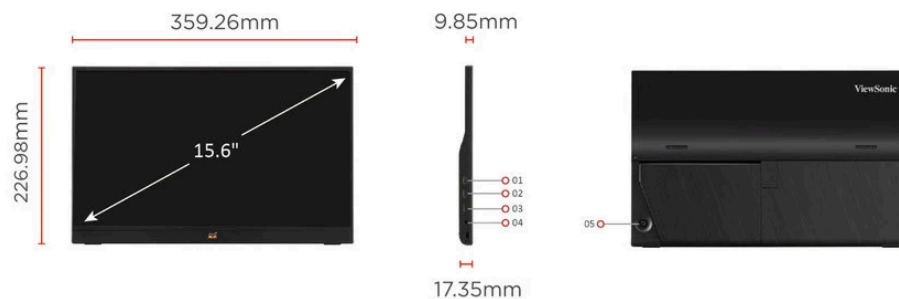

ViewSonic® จอมอนิเตอร์แอลอีดี

VA1655-3

คีย์ คุณสมบัติ

- Compact, lightweight and portable
- Easily extend display to a larger screen from mobile devices
- 60W USB-C one cable solution for multimedia transfer and power charging*
- Lightweight plastic case design with a foldable stand
- Flexible display setup – work at any angle

*External power adaptor required for power charging

สินค้า รายละเอียด

The ViewSonic VA1655-3 is a lightweight, portable 16" Full HD monitor with USB-C connectivity for multimedia transfer and power charging. Designed to boost productivity on the go, extend your screen from a phone, tablet, or laptop to a larger display anytime, anywhere. With a foldable stand and a pivotable display, freely adjust the screen's viewing angles and display layouts — whether in landscape or portrait orientation — to match your preferred work setup.

1. USB Type C (Power) x1
2. USB Type C x 1
3. Mini HDMI
4. Audio Out
5. Joy Key

เยี่ยมชม เรา

www.viewsonic.com

DISPLAY

Display Size (in.):	16
Viewable Area (in.):	15.6
Panel Type:	IPS Technology
Resolution:	1920 x 1080
Resolution Type:	FHD (Full HD)
Static Contrast Ratio:	1,000:1 (typ)
Dynamic Contrast Ratio:	50M:1
Light Source:	LED
Brightness:	250 cd/m ² (typ)
Colors:	16.7M
Color Space Support:	8 bit (6 bit + FRC)
Aspect Ratio:	16:9
Response Time (Typical GTG):	7ms
Viewing Angles:	178° horizontal, 178° vertical
Backlight Life (Hours):	30000 Hrs (Min)
Curvature:	Flat
Refresh Rate (Hz):	60
Low Blue Light:	Software solution
Color Gamut:	NTSC: 45% size (Typ) sRGB: 64% size (Typ)
Pixel Size:	0.179 mm (H) x 0.179 mm (V)
Surface Treatment:	Anti-Glare, Hard Coating (3H)