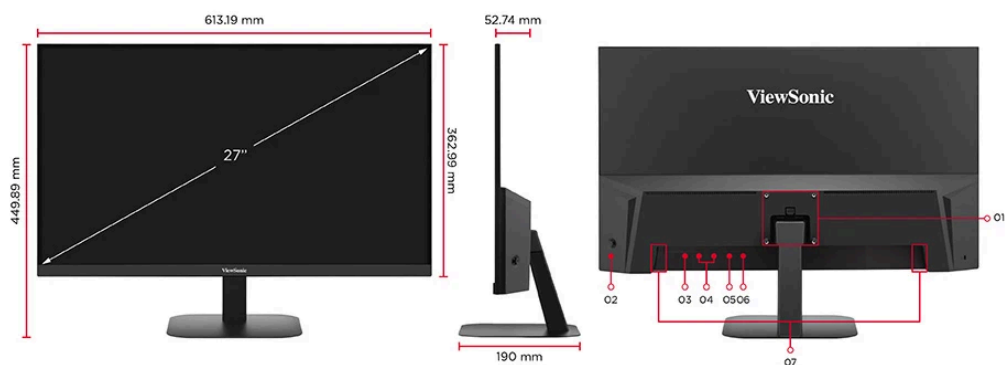

จอมอนิเตอร์แอลอีดี

VA2708-4K-MHD

คีย์ คุณสมบัติ

- 4K UHD 3840 x 2160 resolution
- SuperClear® IPS panel
- HDR10 Delivers Stellar Contrast and Color Accuracy
- Dual HDMI and DisplayPort inputs for flexible connectivity
- Eye ProTech for comfortable viewing

สินค้า รายละเอียด

The ViewSonic VA2708-4K-MHD is a 27" 4K IPS monitor featuring dual HDMI and DisplayPort inputs for business and home use. The optimal screen performance and comfortable viewing are delivered through eye-care technology, and various ViewMode presets. Simply expand your workspace and experience truly seamless multitasking on just one screen with a VESA-compatible mount at low power consumption.

1. VESA Compatible(Wall Mount 75 x 75mm)
2. Joy Key
3. Power In
4. HDMI*2
5. DisplayPort
6. Audio Out
7. Speakers

เยี่ยมชม เรา

www.viewsonic.com

DISPLAY

Display Size (in.):	27
Viewable Area (in.):	27
Panel Type:	IPS Technology
Resolution:	3840 x 2160
Resolution Type:	UHD (Ultra HD)
Static Contrast Ratio:	1,200:1 (typ)
Dynamic Contrast Ratio:	50M:1
High Dynamic Range:	HDR10
Light Source:	LED
Brightness:	250 cd/m ² (typ)
Colors:	1.07B
Color Space Support:	10 bit (8 bit + FRC)
Aspect Ratio:	16:9
Response Time (Typical GTG):	4ms
Viewing Angles:	178° horizontal, 178° vertical
Backlight Life (Hours):	30000 Hrs (Min)
Curvature:	Flat
Refresh Rate (Hz):	60
Low Blue Light:	Software solution
Flicker-Free:	Yes
Color Gamut:	NTSC: 72% size (Typ) sRGB: 104% size (Typ)
Pixel Size:	0.155 mm (H) x 0.155 mm (V)
Surface Treatment:	Anti-Glare, Hard Coating (3H)

COMPATIBILITY

PC Resolution (max):	3840x2160
Mac® Resolution (max):	3840x2160
PC Operating System:	Windows 10/11 certified; macOS tested
Mac® Resolution (min):	3840x2160

CONNECTOR

3.5mm Audio Out:	1
HDMI 2.0 (with HDCP 2.2):	2
DisplayPort:	1
Power in:	DC Socket (Center Positive)